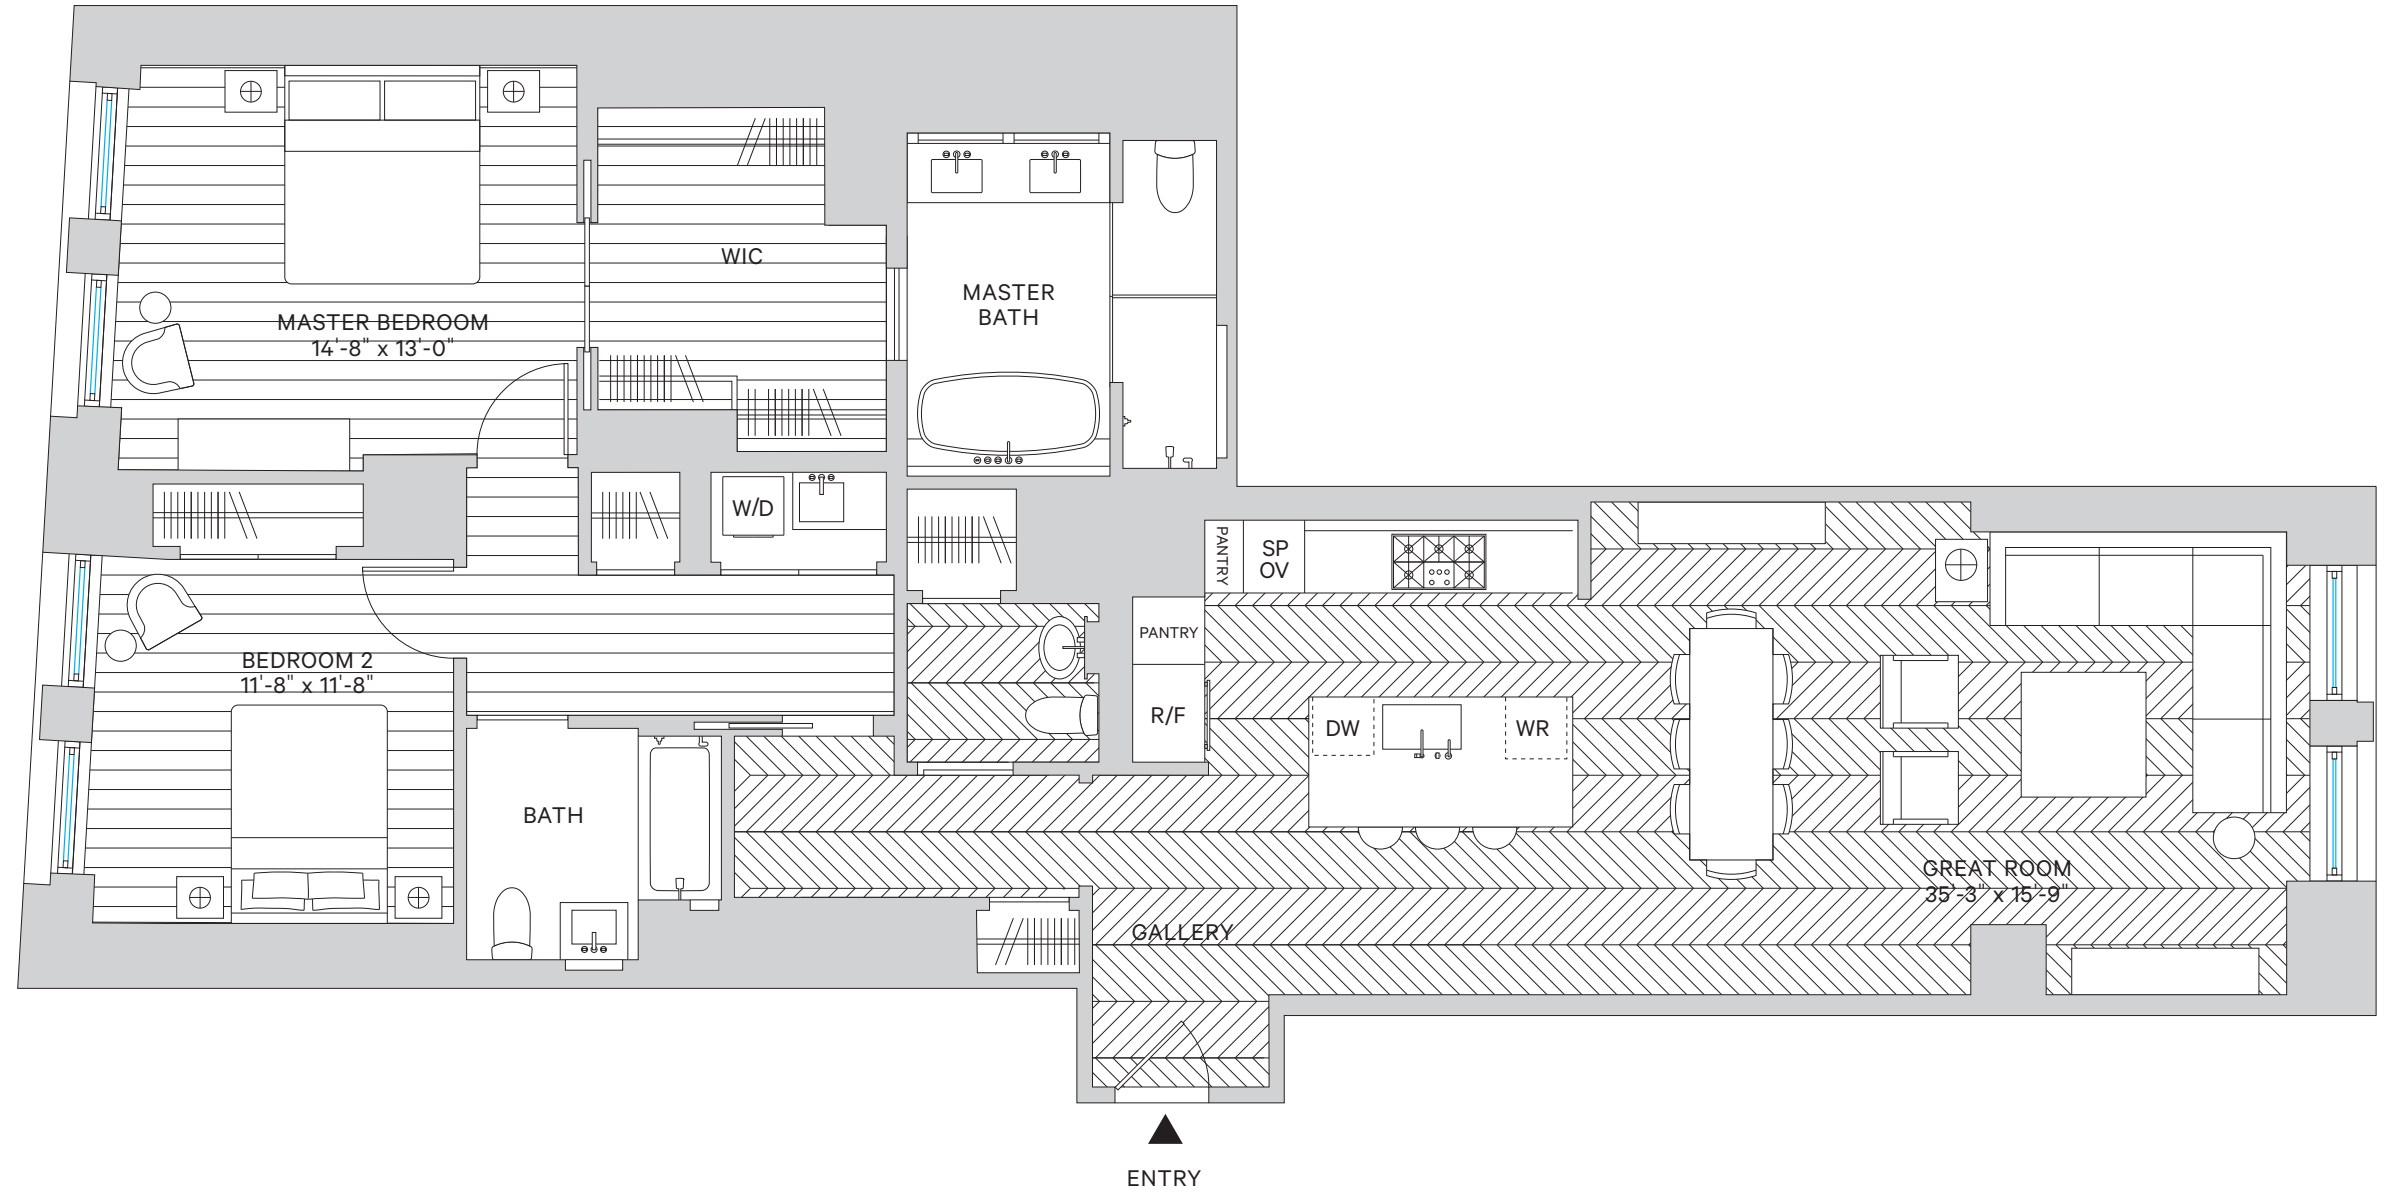

108 LEONARD

RESIDENCE M

FLOORS 5-12

2 BEDROOMS

2.5 BATHROOMS

1,717 SQ FT | 159.5 SQ M*

SOUTH & NORTH EXPOSURES

BROADWAY

CATHERINE LN
LEONARD ST

LAFAYETTE ST

SALES GALLERY

66 LEONARD STREET NEW YORK, NY 10013
212-775-1080 108LEONARD.COM

RESIDENCE M | FLOORS 5-12 | 2 BEDROOMS

*All square footages are approximate. The complete offering terms are in an offering plan available from Sponsor. File no. CD16-0364. Sponsor: Civic Center Community Group Broadway LLC (C3GB) having an address c/o El Ad US Holding, Inc., 575 Madison Avenue, 22 nd Floor, New York, New York 10022. Units will not be offered furnished or with landscaping. Furniture and landscaping layouts shown are for concept only and are not coordinated with building systems. No representation or warranty is made that a unit owner will be able to implement the furniture or landscaping layout shown on this floor plan. Due to the unique façade of this building, unit area per floor as well as windows in this layout may vary from floor to floor. Refer to the offering plan for dimensions and conditions. Equal Housing Opportunity.