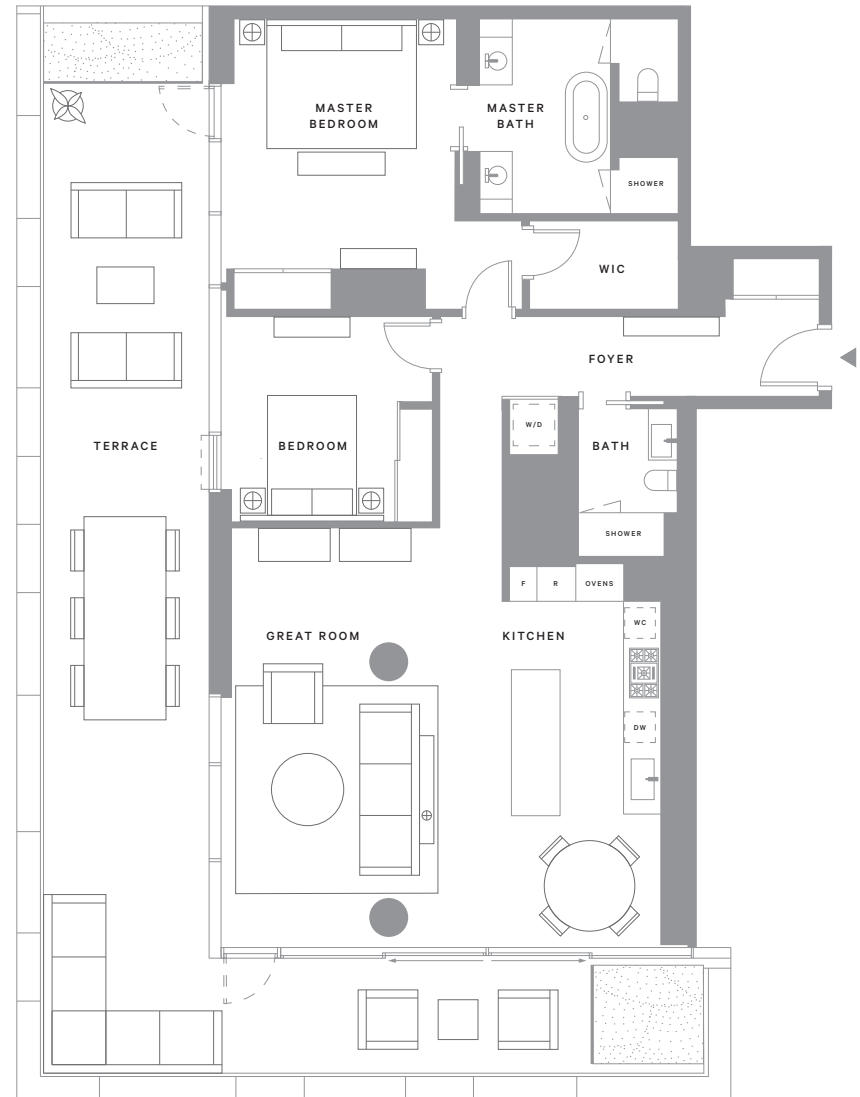

ONE STEUART LANE

RESIDENCE

703

LIVING SQUARE FEET

~1,589

TERRACE SQUARE FEET

~738

BEDROOM

2

BATHROOM

2

21
20
19
18
17
16
15
14
12
11
10
09
08
07
06
05
04
03
02

Waterfront

ONESTEUARTLANE.COM