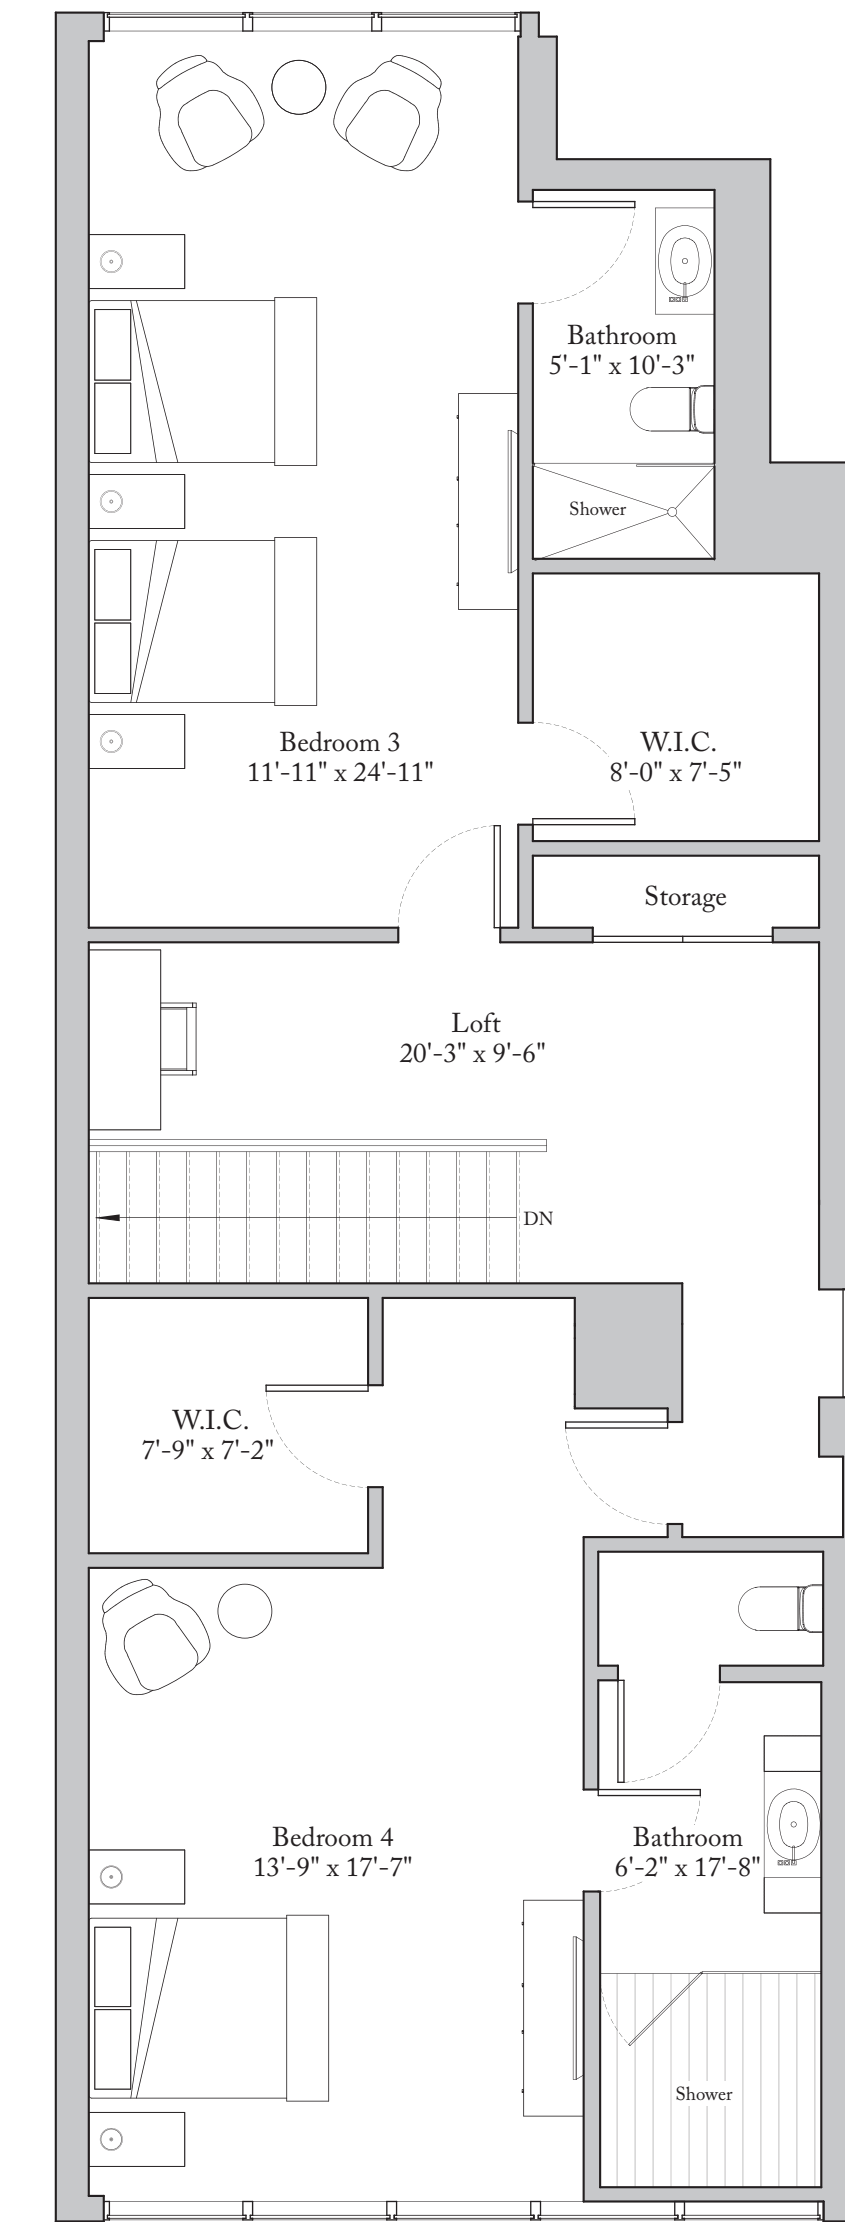

THE RITZ-CARLTON RESIDENCES

MIAMI BEACH

Penthouse 16

4 Bedrooms | 4.5 Bathrooms | Family Room

Ceiling Height (Master & Great Room) 9'-8" (2.95 m)

Ceiling Height (All Other Areas) 8'-8" (2.64 m)

Living Area: 4,507 Sq. Ft. (419 sq. m)

Terrace: 1,475 Sq. Ft. (137 sq. m)

Total Area: 5,982 Sq. Ft. (556 sq. m)

Level 1

Level 2