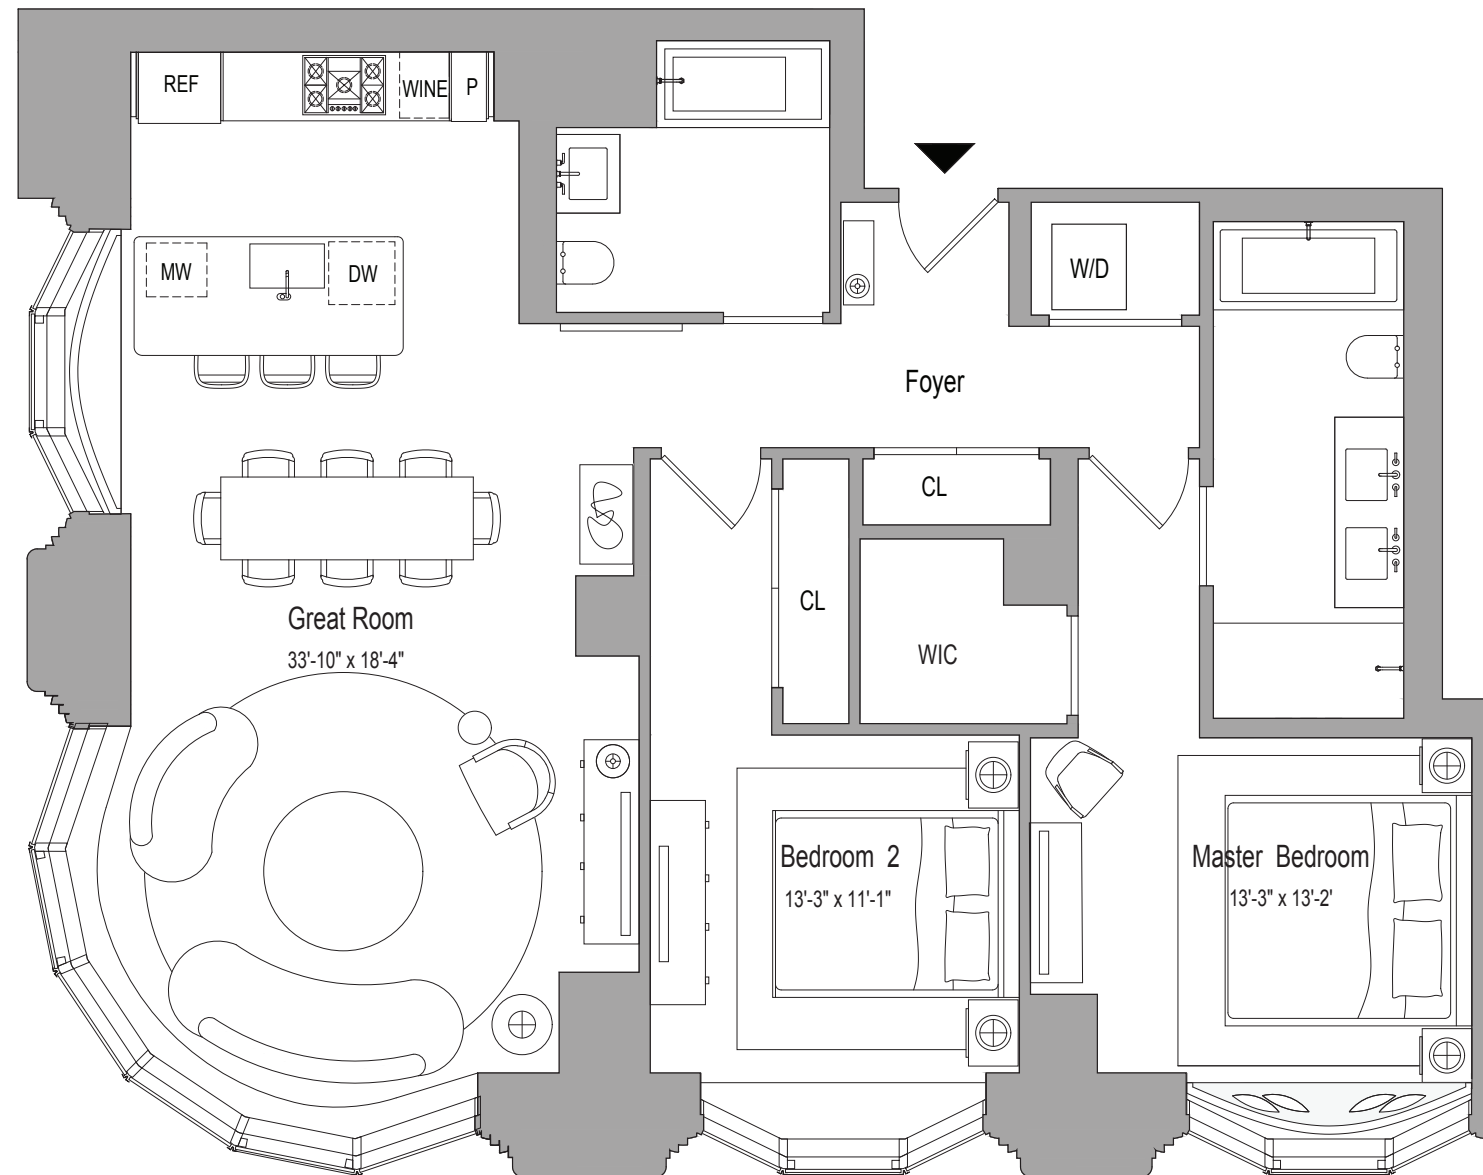

# Residence 10

## 210

- 2 Bedrooms
- 2 Bathrooms
- 1403 Square Feet | 130 Square Meters
- South & West Exposures

Location Diagram

Key Plan