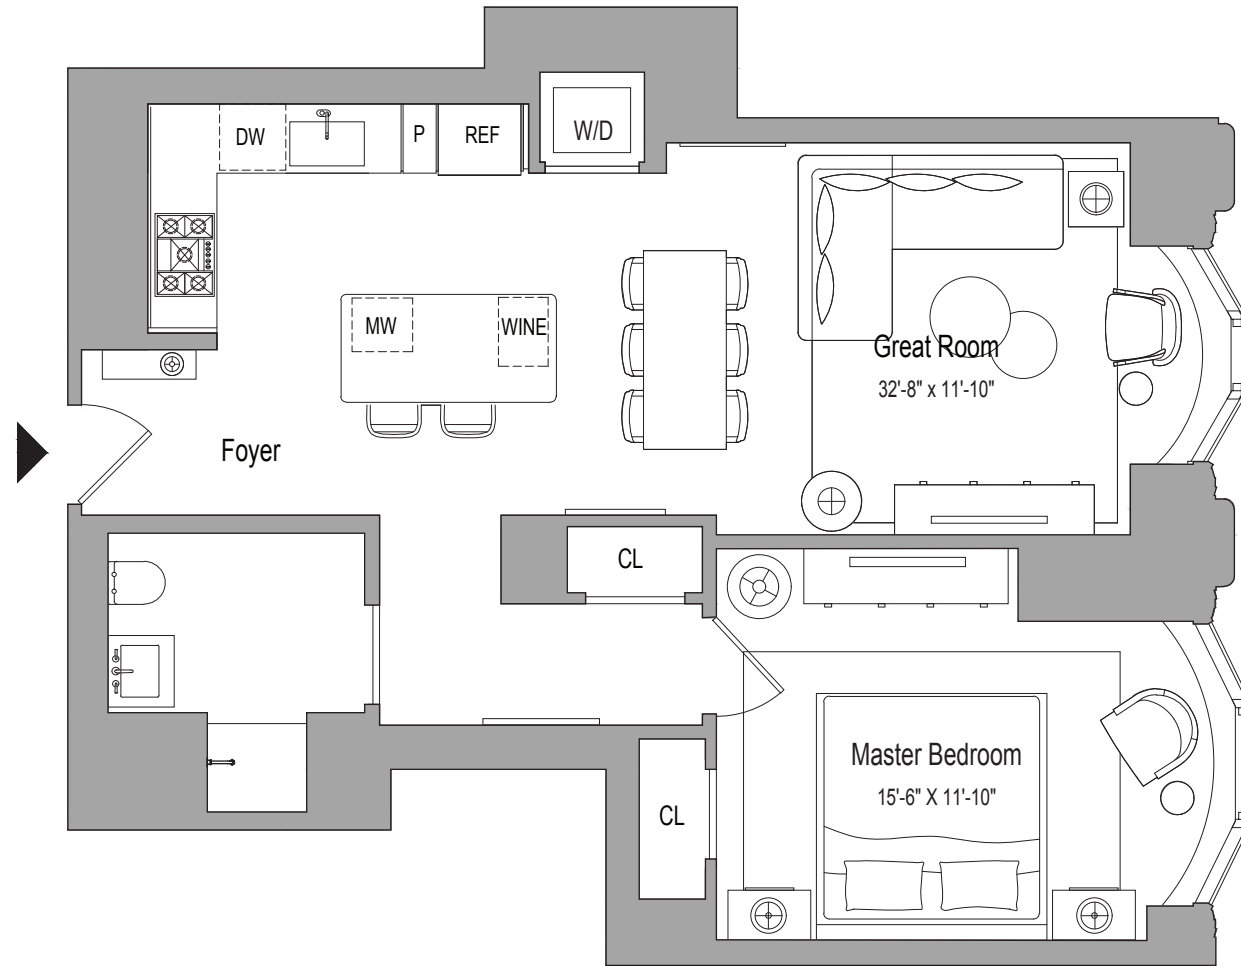

Residence 318

- 1 Bedroom
- 1 Bathroom
- 845 Square Feet | 78 Square Meters
- East Exposure

Location Diagram

Key Plan