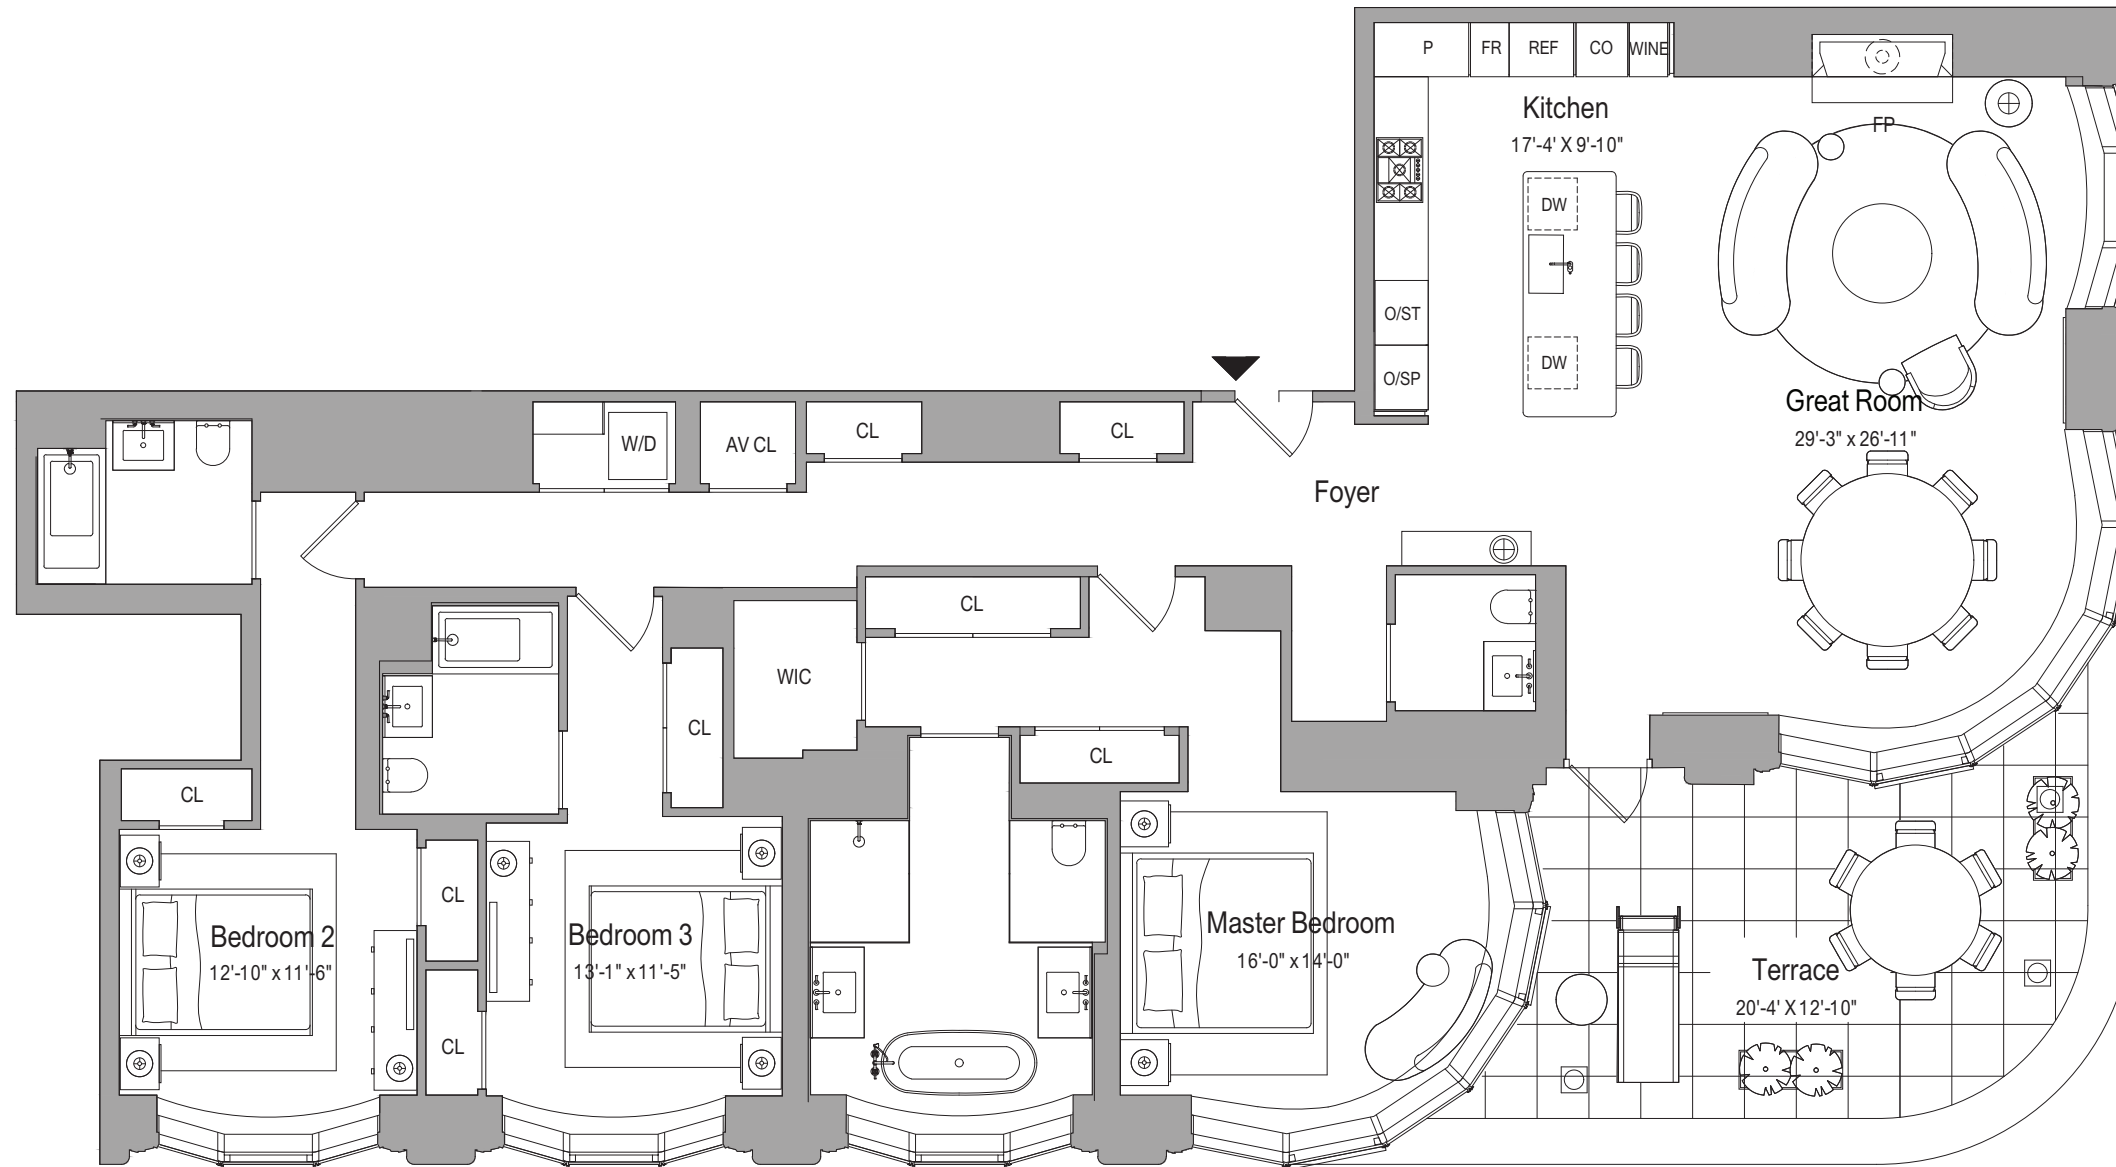

Penthouse 2202

- 3 Bedrooms
- 3.5 Bathrooms
- 2,345 Interior Square Feet | 279 Interior Square Meters
- 218 Exterior Square Feet | 26 Exterior Square Meters
- South & East Exposures

Location Diagram

Key Plan