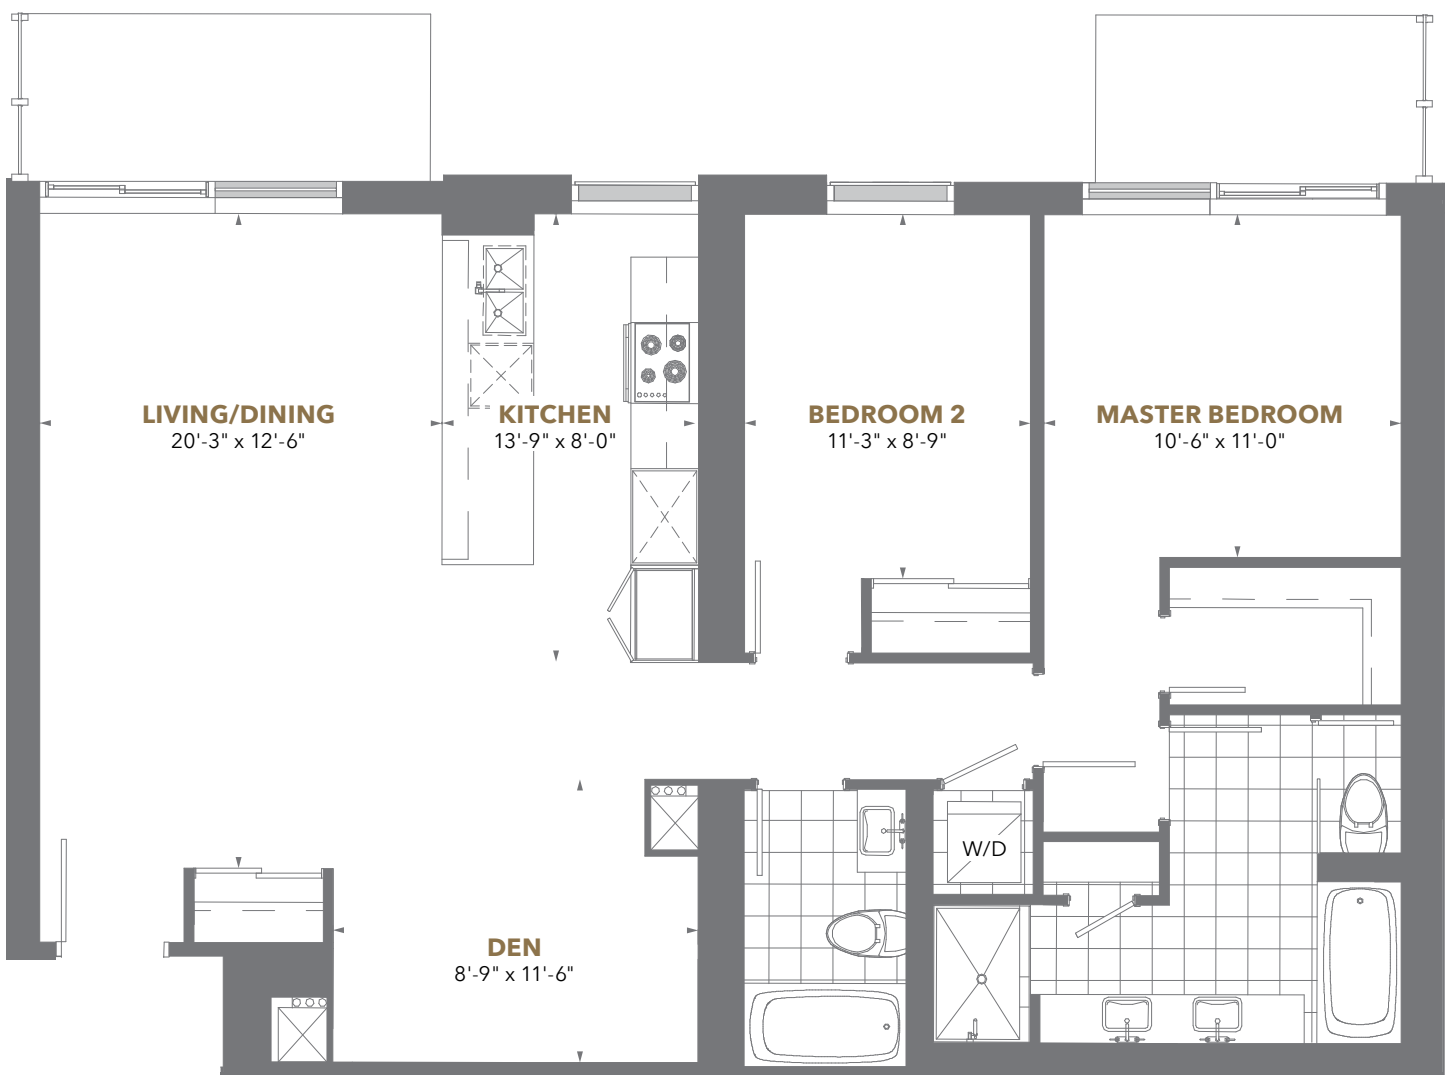

PALATIAL

COLLECTION

RESIDENCE 04

2 Bedroom + Den

Suite Area: 1,200 sq. ft.

Balcony Area: 117 sq. ft.

Floors 55 to 64