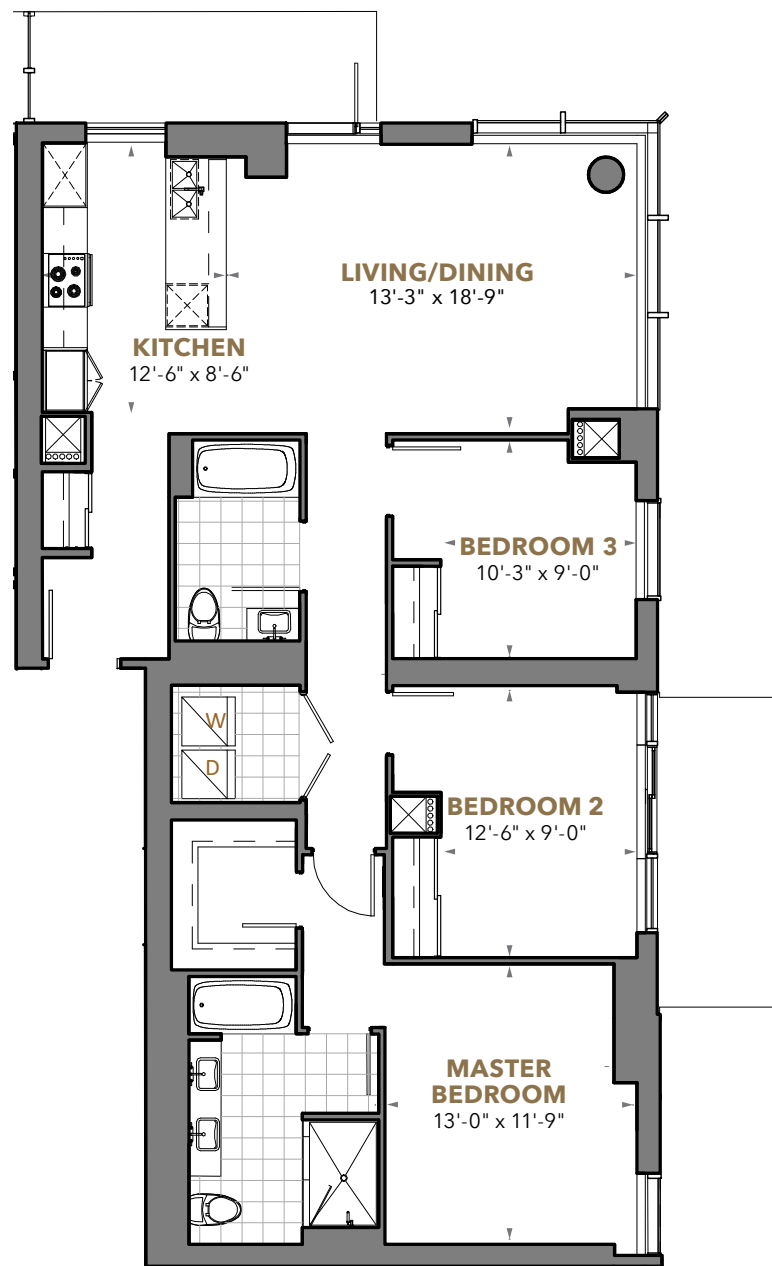

PALATIAL

COLLECTION

RESIDENCE 05

3 Bedroom

Suite Area: 1,407 sq. ft.

Balcony Area: 168 sq. ft.

Floors 55 to 62

PINNACLEONEYONGE.CA