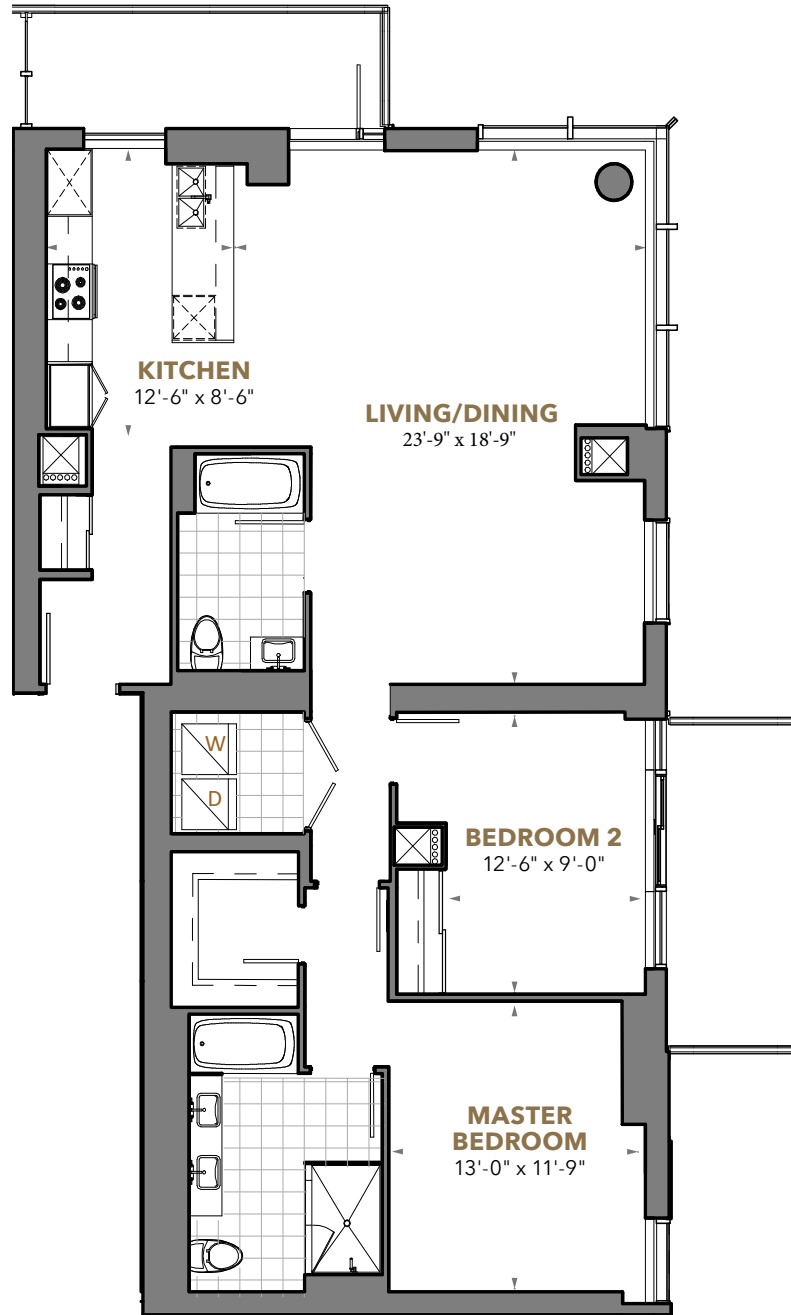

PALATIAL

COLLECTION

RESIDENCE 05

2 Bedroom

Suite Area: 1,407 sq. ft.

Balcony Area: 168 sq. ft.

Floors 63 to 64