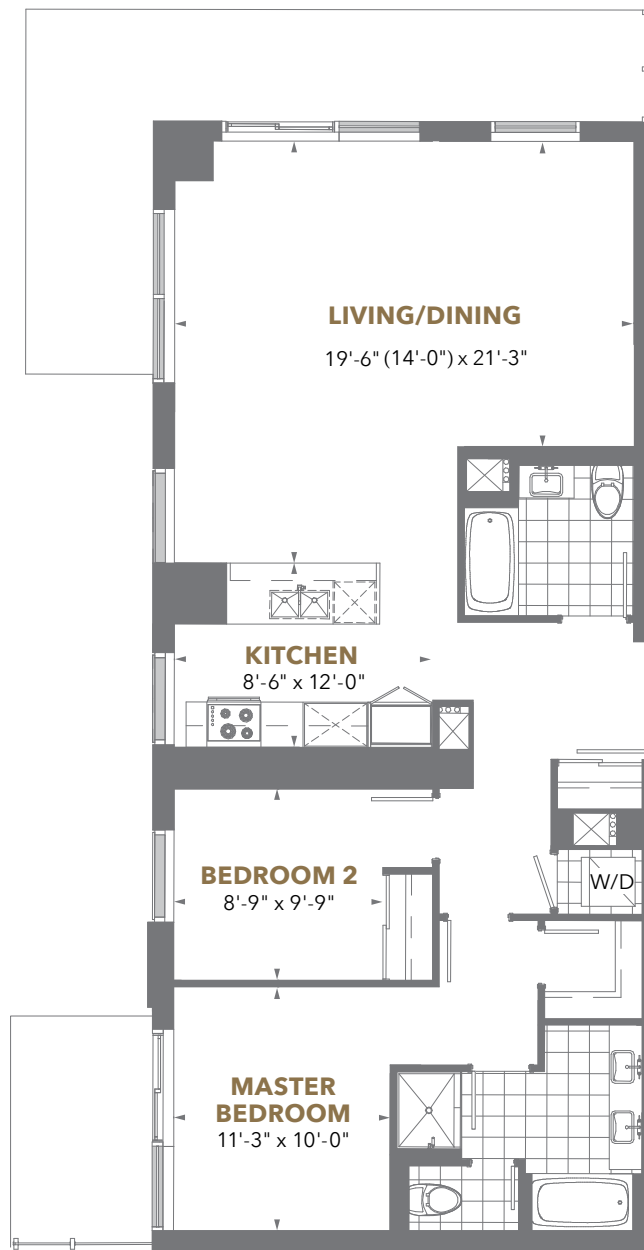

PALATIAL

COLLECTION

RESIDENCE 03

2 Bedroom

Suite Area: 1,215 sq. ft.

Balcony Area: 286 sq. ft.

Floors 55 to 64