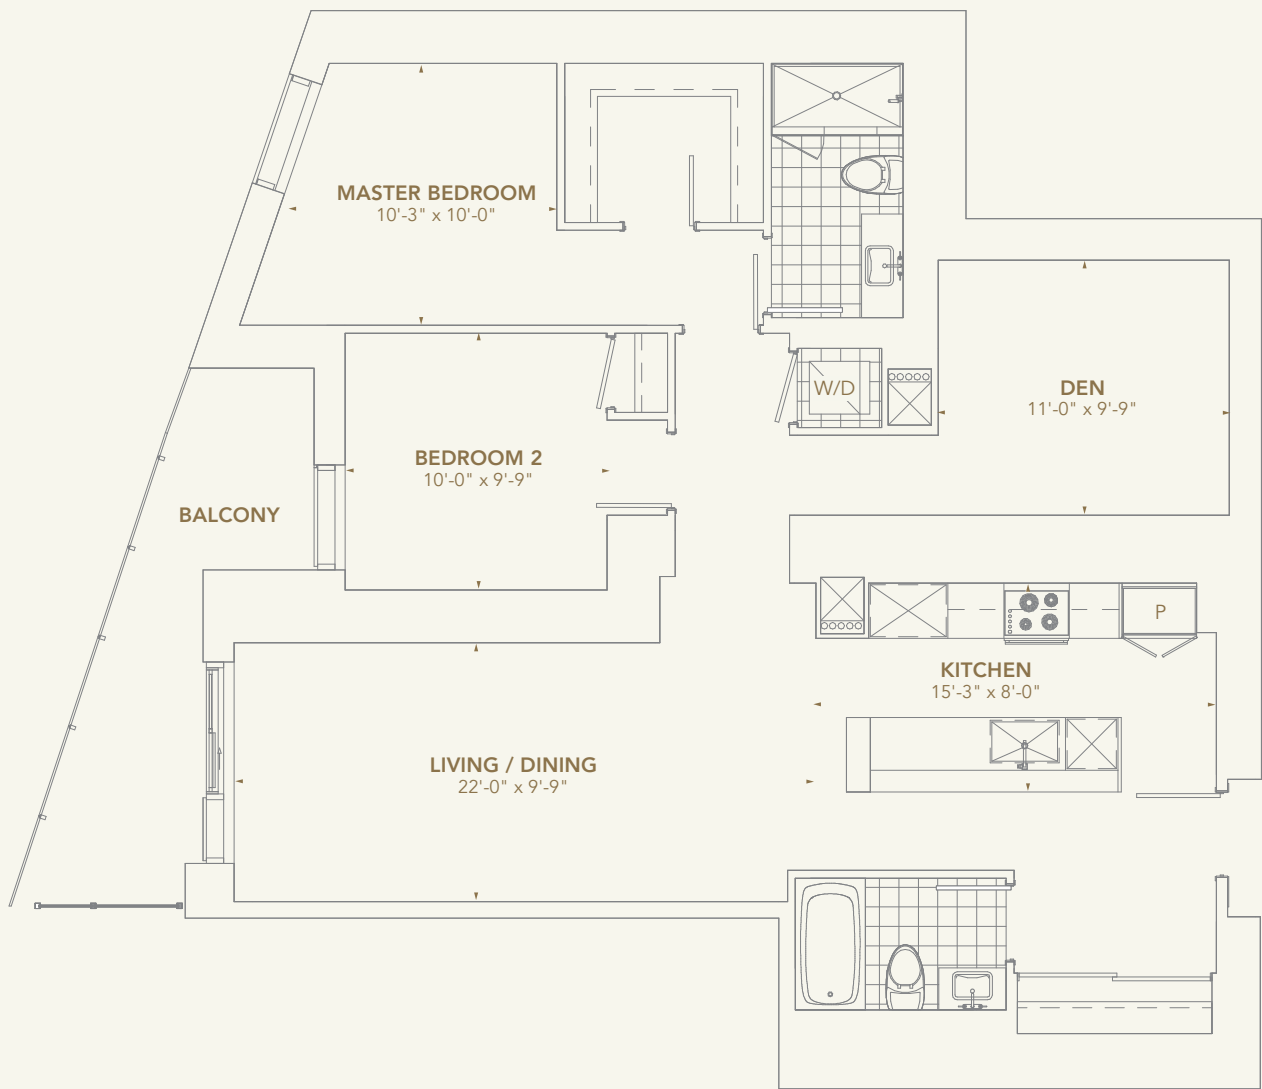

THE
LANDMARK
 COLLECTION

LANDMARK 04
2 BEDROOM + DEN

INTERIOR	1,280 - 1,330 SQ.FT.
BALCONY	100 SQ.FT.
TOTAL	1,380 - 1,430 SQ.FT.

INTERIOR AREAS

- SUITE 7804 - 1,280 SQ.FT.
- SUITE 7704 - 1,290 SQ.FT.
- SUITE 7604 - 1,310 SQ.FT.
- SUITE 7504 - 1,310 SQ.FT.
- SUITE 7404 - 1,320 SQ.FT.
- SUITE 7304 - 1,330 SQ.FT.

All areas and stated room dimensions are approximate.
 Sizes and specifications are subject to change without notice.
 Actual living area, window location, and balcony/terraces may vary from floor stated areas. E.&O.E.