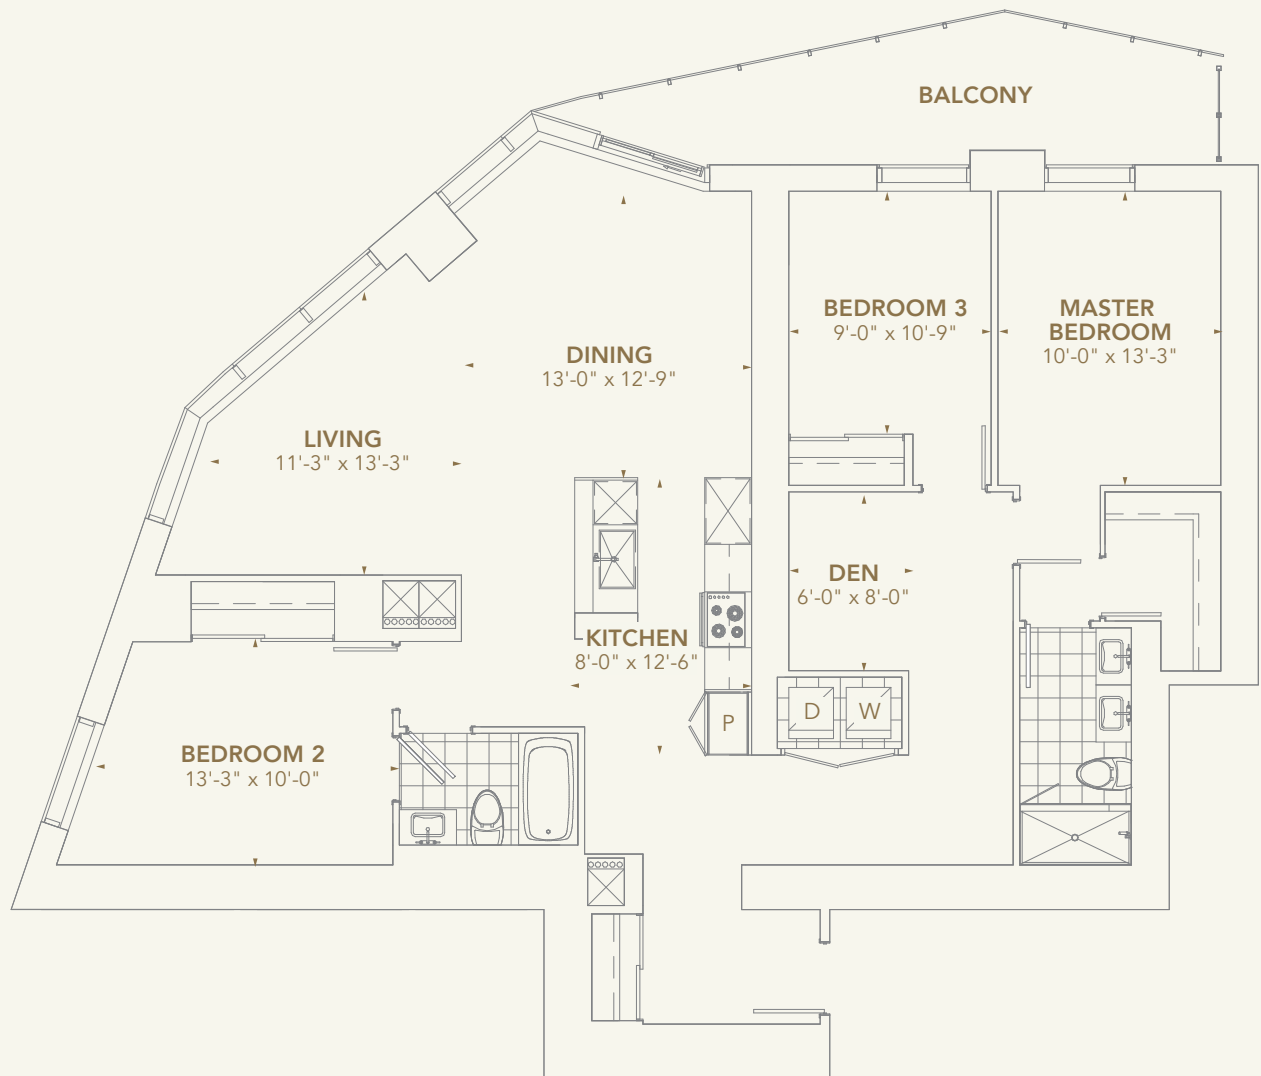

THE
LANDMARK
 COLLECTION

LANDMARK 05
3 BEDROOM + DEN

INTERIOR	1,630 - 1,720 SQ.FT.
BALCONY	140 SQ.FT.
TOTAL	1,770 - 1,860 SQ.FT.

INTERIOR AREAS

- SUITE 7805 - 1,630 SQ.FT.
- SUITE 7705 - 1,650 SQ.FT.
- SUITE 7605 - 1,650 SQ.FT.
- SUITE 7505 - 1,690 SQ.FT.
- SUITE 7405 - 1,710 SQ.FT.
- SUITE 7305 - 1,720 SQ.FT.

THE LANDMARK
 COLLECTION
 FLOOR 73 - 78

SKYTOWER
 PINNACLE ONE YONGE
 TORONTO

All areas and stated room dimensions are approximate.
 Sizes and specifications are subject to change without notice.
 Actual living area, window location, and balcony/terraces may vary from floor stated areas. E.&O.E.