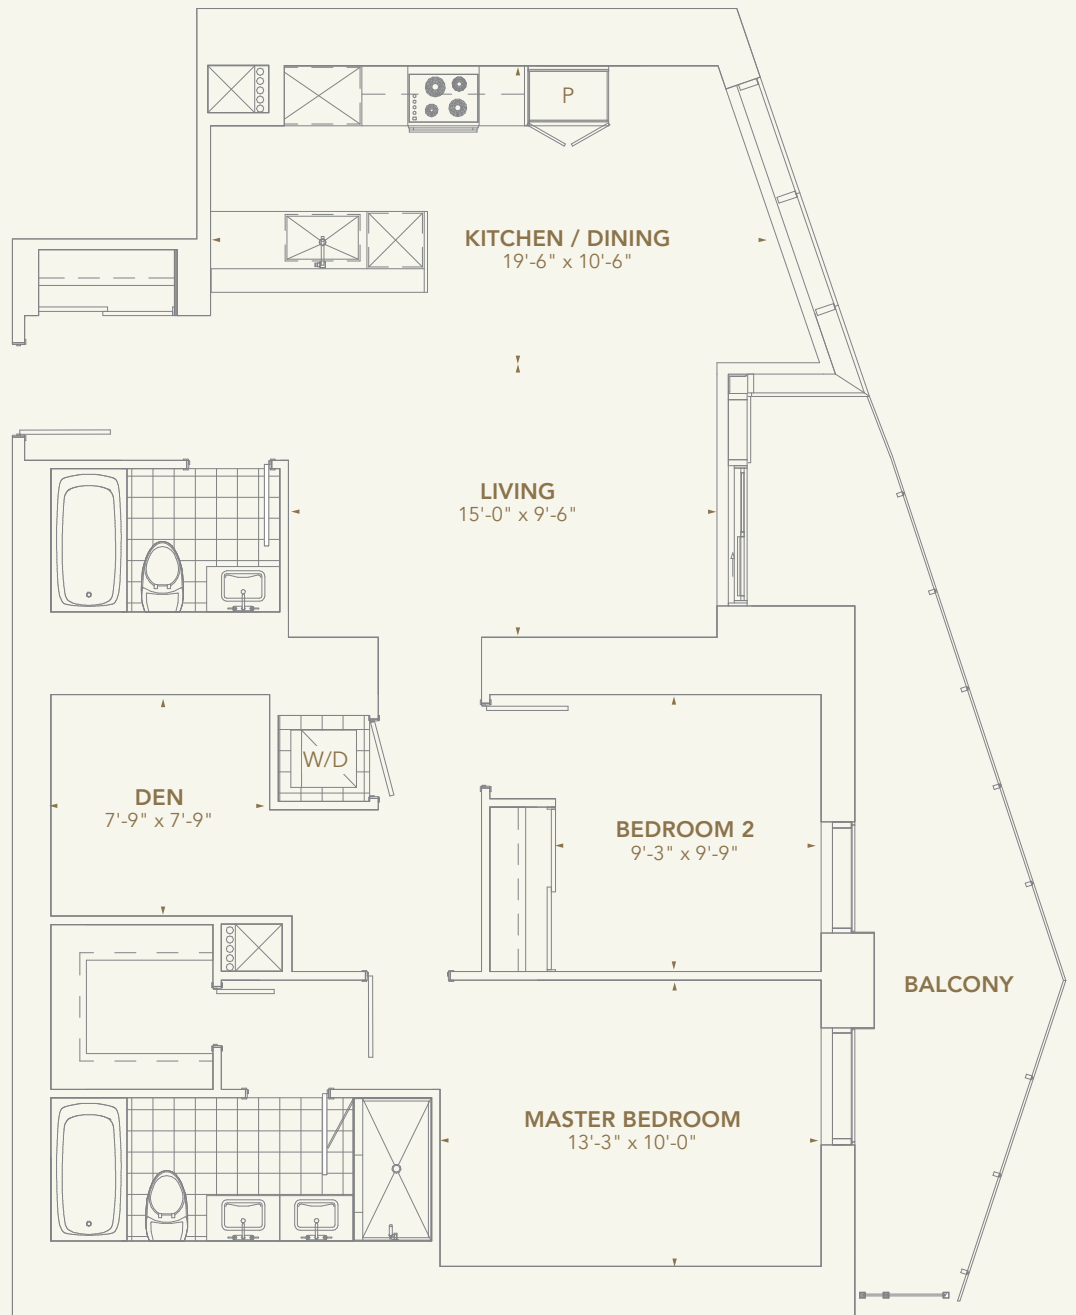

THE
LANDMARK
 COLLECTION

LANDMARK 07
2 BEDROOM + DEN

INTERIOR	1,225 - 1,285 SQ.FT.
BALCONY	165 SQ.FT.
TOTAL	1,390 - 1,450 SQ.FT.

INTERIOR AREAS

- SUITE 7807 - 1,225 SQ.FT
- SUITE 7707 - 1,240 SQ.FT
- SUITE 7607 - 1,250 SQ.FT
- SUITE 7507 - 1,260 SQ.FT
- SUITE 7407 - 1,275 SQ.FT
- SUITE 7307 - 1,285 SQ.FT

SKYTOWER
 PINNACLE ONE YONGE
 TORONTO

All areas and stated room dimensions are approximate.
 Sizes and specifications are subject to change without notice.
 Actual living area, window location, and balcony/terraces may vary from floor stated areas. E.&O.E.