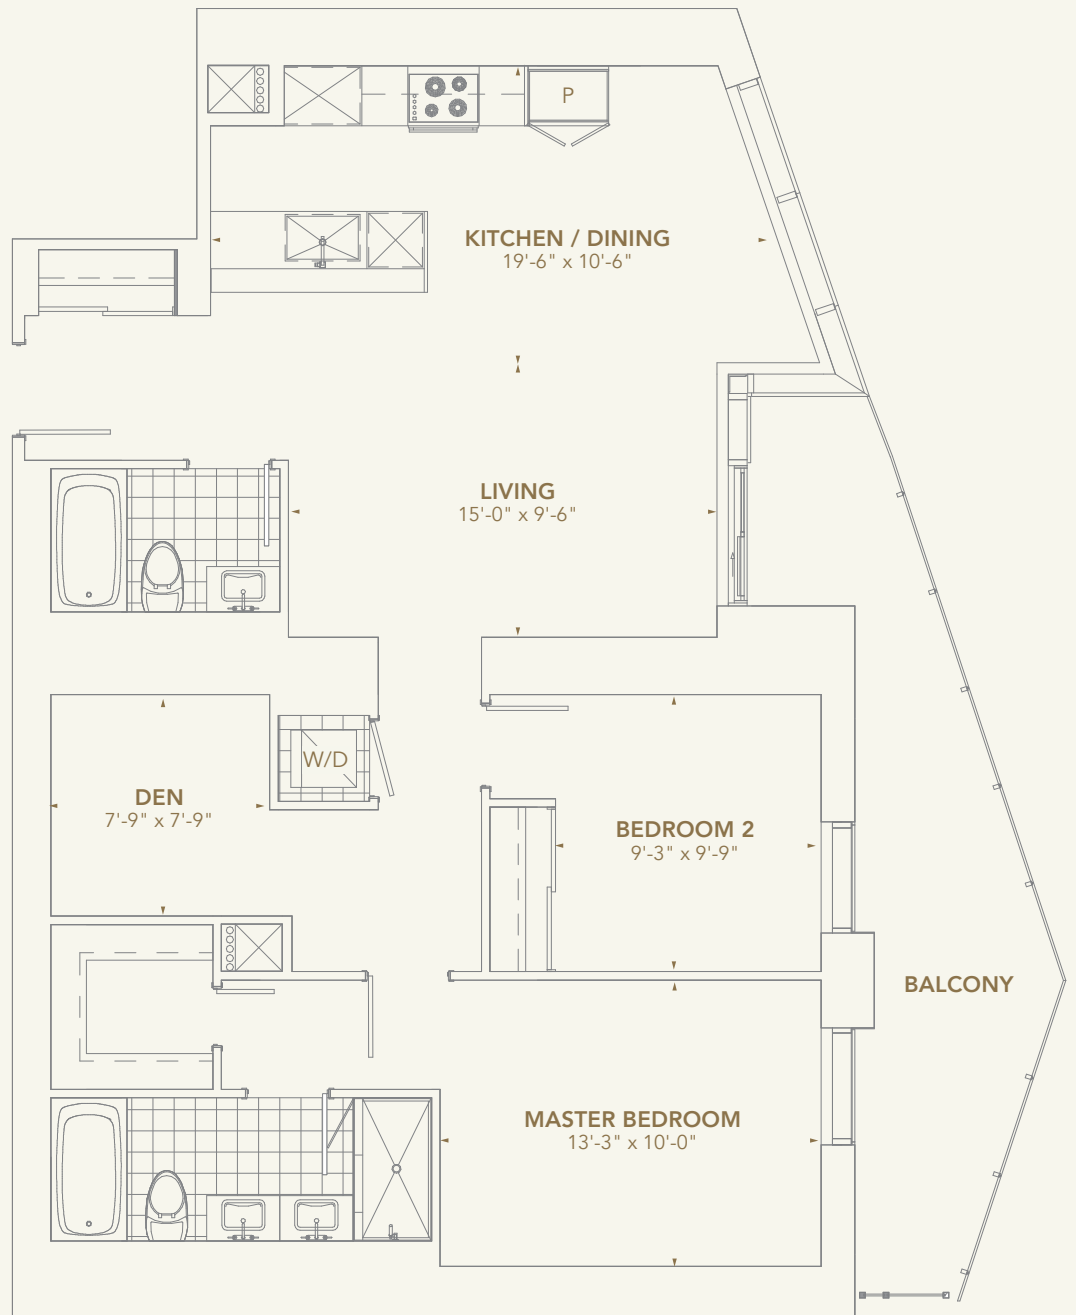

THE  
**LANDMARK**  
 COLLECTION

**LANDMARK 01**  
**3 BEDROOM**

INTERIOR	1,350 - 1,440 SQ.FT.
BALCONY	75 SQ.FT.
<b>TOTAL</b>	<b>1,425 - 1,515 SQ.FT.</b>

**INTERIOR AREAS**

- SUITE 7801 - 1,350 SQ.FT.
- SUITE 7701 - 1,365 SQ.FT.
- SUITE 7601 - 1,370 SQ.FT.
- SUITE 7501 - 1,400 SQ.FT.
- SUITE 7401 - 1,420 SQ.FT.
- SUITE 7301 - 1,440 SQ.FT.

THE LANDMARK  
 COLLECTION  
 FLOOR 73 - 78

  
**SKYTOWER**  
 PINNACLE ONE YONGE  
 TORONTO

All areas and stated room dimensions are approximate.  
 Sizes and specifications are subject to change without notice.  
 Actual living area, window location, and balcony/terraces may vary from floor stated areas. E.&O.E.

THE  
**LANDMARK**  
 COLLECTION

**LANDMARK 07**  
**2 BEDROOM + DEN**

INTERIOR	1,225 - 1,285 SQ.FT.
BALCONY	165 SQ.FT.
<b>TOTAL</b>	<b>1,390 - 1,450 SQ.FT.</b>

**INTERIOR AREAS**

- SUITE 7807 - 1,225 SQ.FT
- SUITE 7707 - 1,240 SQ.FT
- SUITE 7607 - 1,250 SQ.FT
- SUITE 7507 - 1,260 SQ.FT
- SUITE 7407 - 1,275 SQ.FT
- SUITE 7307 - 1,285 SQ.FT

**SKYTOWER**  
 PINNACLE ONE YONGE  
 TORONTO

All areas and stated room dimensions are approximate.  
 Sizes and specifications are subject to change without notice.  
 Actual living area, window location, and balcony/terraces may vary from floor stated areas. E.&O.E.