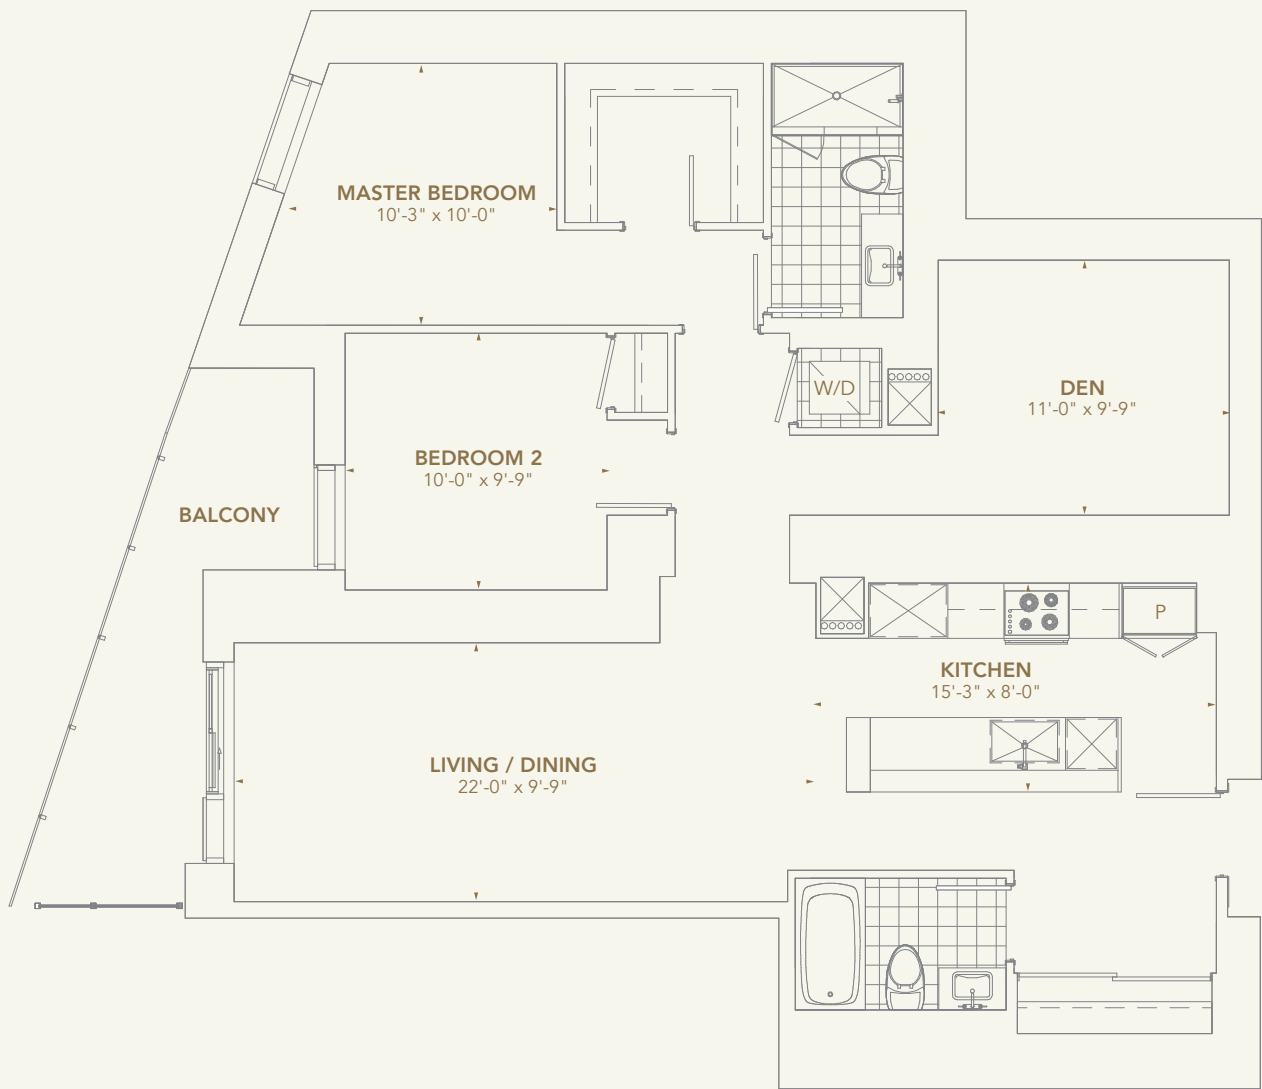

THE  
**LANDMARK**  
 COLLECTION

**LANDMARK 01**  
**3 BEDROOM**

INTERIOR	1,350 - 1,440 SQ.FT.
BALCONY	75 SQ.FT.
<b>TOTAL</b>	<b>1,425 - 1,515 SQ.FT.</b>

**INTERIOR AREAS**

- SUITE 7801 - 1,350 SQ.FT.
- SUITE 7701 - 1,365 SQ.FT.
- SUITE 7601 - 1,370 SQ.FT.
- SUITE 7501 - 1,400 SQ.FT.
- SUITE 7401 - 1,420 SQ.FT.
- SUITE 7301 - 1,440 SQ.FT.

**SKYTOWER**  
 PINNACLE ONE YONGE  
 TORONTO

All areas and stated room dimensions are approximate.  
 Sizes and specifications are subject to change without notice.  
 Actual living area, window location, and balcony/terraces may vary from floor stated areas. E.&O.E.

THE  
**LANDMARK**  
 COLLECTION

**LANDMARK 04**  
**2 BEDROOM + DEN**

INTERIOR	1,280 - 1,330 SQ.FT.
BALCONY	100 SQ.FT.
<b>TOTAL</b>	<b>1,380 - 1,430 SQ.FT.</b>

**INTERIOR AREAS**

- SUITE 7804 - 1,280 SQ.FT.
- SUITE 7704 - 1,290 SQ.FT.
- SUITE 7604 - 1,310 SQ.FT.
- SUITE 7504 - 1,310 SQ.FT.
- SUITE 7404 - 1,320 SQ.FT.
- SUITE 7304 - 1,330 SQ.FT.

THE  
**LANDMARK**  
 COLLECTION

**LANDMARK 05**  
**3 BEDROOM + DEN**

INTERIOR	1,630 - 1,720 SQ.FT.
BALCONY	140 SQ.FT.
<b>TOTAL</b>	<b>1,770 - 1,860 SQ.FT.</b>

**INTERIOR AREAS**

- SUITE 7805 - 1,630 SQ.FT.
- SUITE 7705 - 1,650 SQ.FT.
- SUITE 7605 - 1,650 SQ.FT.
- SUITE 7505 - 1,690 SQ.FT.
- SUITE 7405 - 1,710 SQ.FT.
- SUITE 7305 - 1,720 SQ.FT.