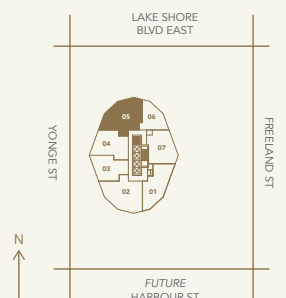

All areas and stated room dimensions are approximate.
Sizes and specifications are subject to change without notice.
Actual living area, window location, and balcony/terraces may vary from floor stated areas. E.&O.E.