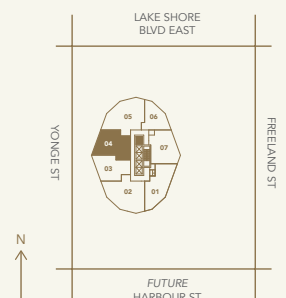

THE  
**LANDMARK**  
 COLLECTION

**LANDMARK 01**  
**3 BEDROOM**

INTERIOR	1,350 - 1,440 SQ.FT.
BALCONY	75 SQ.FT.
<b>TOTAL</b>	<b>1,425 - 1,515 SQ.FT.</b>

**INTERIOR AREAS**

- SUITE 7801 - 1,350 SQ.FT.
- SUITE 7701 - 1,365 SQ.FT.
- SUITE 7601 - 1,370 SQ.FT.
- SUITE 7501 - 1,400 SQ.FT.
- SUITE 7401 - 1,420 SQ.FT.
- SUITE 7301 - 1,440 SQ.FT.

**SKYTOWER**  
 PINNACLE ONE YONGE  
 TORONTO

All areas and stated room dimensions are approximate.  
 Sizes and specifications are subject to change without notice.  
 Actual living area, window location, and balcony/terraces may vary from floor stated areas. E.&O.E.

THE  
**LANDMARK**  
 COLLECTION

**LANDMARK 04**  
**2 BEDROOM + DEN**

INTERIOR	1,280 - 1,330 SQ.FT.
BALCONY	100 SQ.FT.
<b>TOTAL</b>	<b>1,380 - 1,430 SQ.FT.</b>

**INTERIOR AREAS**

- SUITE 7804 - 1,280 SQ.FT.
- SUITE 7704 - 1,290 SQ.FT.
- SUITE 7604 - 1,310 SQ.FT.
- SUITE 7504 - 1,310 SQ.FT.
- SUITE 7404 - 1,320 SQ.FT.
- SUITE 7304 - 1,330 SQ.FT.

THE  
**LANDMARK**  
 COLLECTION

**LANDMARK 05**  
**3 BEDROOM + DEN**

INTERIOR	1,630 - 1,720 SQ.FT.
BALCONY	140 SQ.FT.
<b>TOTAL</b>	<b>1,770 - 1,860 SQ.FT.</b>

**INTERIOR AREAS**

- SUITE 7805 - 1,630 SQ.FT.
- SUITE 7705 - 1,650 SQ.FT.
- SUITE 7605 - 1,650 SQ.FT.
- SUITE 7505 - 1,690 SQ.FT.
- SUITE 7405 - 1,710 SQ.FT.
- SUITE 7305 - 1,720 SQ.FT.