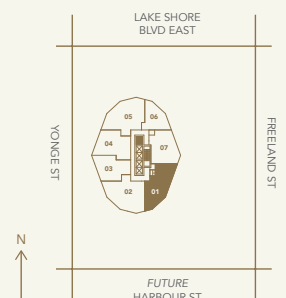

THE  
**LANDMARK**  
 COLLECTION

**LANDMARK 01**  
**3 BEDROOM**

INTERIOR	1,350 - 1,440 SQ.FT.
BALCONY	75 SQ.FT.
<b>TOTAL</b>	<b>1,425 - 1,515 SQ.FT.</b>

**INTERIOR AREAS**

- SUITE 7801 - 1,350 SQ.FT.
- SUITE 7701 - 1,365 SQ.FT.
- SUITE 7601 - 1,370 SQ.FT.
- SUITE 7501 - 1,400 SQ.FT.
- SUITE 7401 - 1,420 SQ.FT.
- SUITE 7301 - 1,440 SQ.FT.

**SKYTOWER**  
 PINNACLE ONE YONGE  
 TORONTO

All areas and stated room dimensions are approximate.  
 Sizes and specifications are subject to change without notice.  
 Actual living area, window location, and balcony/terraces may vary from floor stated areas. E.&O.E.

THE  
**LANDMARK**  
 COLLECTION

**LANDMARK 04**  
**2 BEDROOM + DEN**

INTERIOR	1,280 - 1,330 SQ.FT.
BALCONY	100 SQ.FT.
<b>TOTAL</b>	<b>1,380 - 1,430 SQ.FT.</b>

**INTERIOR AREAS**

- SUITE 7804 - 1,280 SQ.FT.
- SUITE 7704 - 1,290 SQ.FT.
- SUITE 7604 - 1,310 SQ.FT.
- SUITE 7504 - 1,310 SQ.FT.
- SUITE 7404 - 1,320 SQ.FT.
- SUITE 7304 - 1,330 SQ.FT.