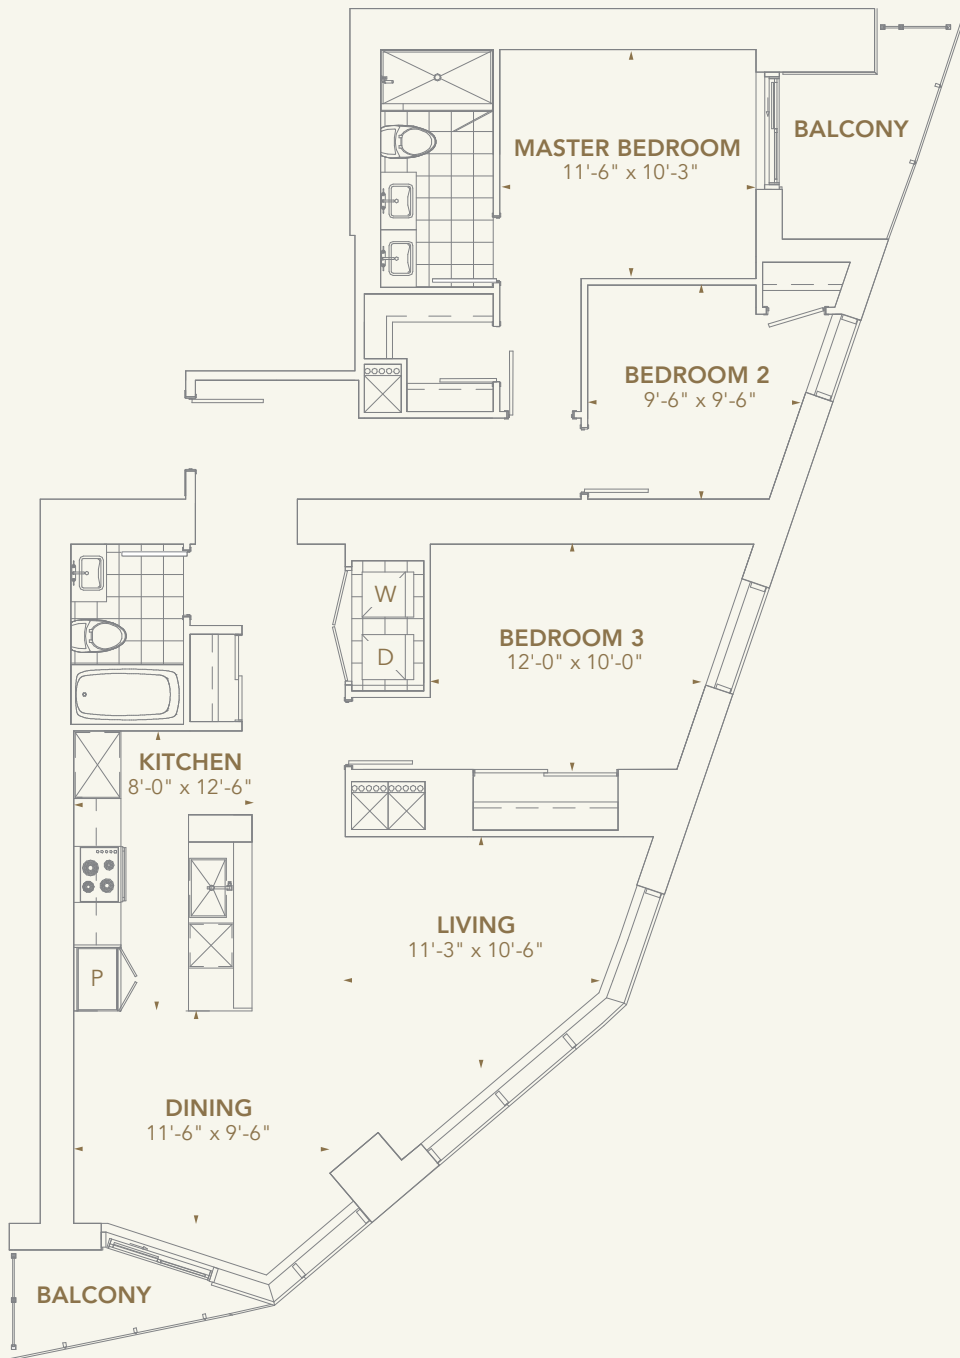

THE  
**LANDMARK**  
 COLLECTION

**LANDMARK 01**  
**3 BEDROOM**

INTERIOR	1,350 - 1,440 SQ.FT.
BALCONY	75 SQ.FT.
<b>TOTAL</b>	<b>1,425 - 1,515 SQ.FT.</b>

**INTERIOR AREAS**

- SUITE 7801 - 1,350 SQ.FT.
- SUITE 7701 - 1,365 SQ.FT.
- SUITE 7601 - 1,370 SQ.FT.
- SUITE 7501 - 1,400 SQ.FT.
- SUITE 7401 - 1,420 SQ.FT.
- SUITE 7301 - 1,440 SQ.FT.

**SKYTOWER**  
 PINNACLE ONE YONGE  
 TORONTO

All areas and stated room dimensions are approximate.  
 Sizes and specifications are subject to change without notice.  
 Actual living area, window location, and balcony/terraces may vary from floor stated areas. E.&O.E.

THE  
**LANDMARK**  
 COLLECTION

**LANDMARK 04**  
**2 BEDROOM + DEN**

INTERIOR	1,280 - 1,330 SQ.FT.
BALCONY	100 SQ.FT.
<b>TOTAL</b>	<b>1,380 - 1,430 SQ.FT.</b>

**INTERIOR AREAS**

- SUITE 7804 - 1,280 SQ.FT.
- SUITE 7704 - 1,290 SQ.FT.
- SUITE 7604 - 1,310 SQ.FT.
- SUITE 7504 - 1,310 SQ.FT.
- SUITE 7404 - 1,320 SQ.FT.
- SUITE 7304 - 1,330 SQ.FT.

THE  
**LANDMARK**  
 COLLECTION

**LANDMARK 05**  
**3 BEDROOM + DEN**

INTERIOR	1,630 - 1,720 SQ.FT.
BALCONY	140 SQ.FT.
<b>TOTAL</b>	<b>1,770 - 1,860 SQ.FT.</b>

**INTERIOR AREAS**

- SUITE 7805 - 1,630 SQ.FT.
- SUITE 7705 - 1,650 SQ.FT.
- SUITE 7605 - 1,650 SQ.FT.
- SUITE 7505 - 1,690 SQ.FT.
- SUITE 7405 - 1,710 SQ.FT.
- SUITE 7305 - 1,720 SQ.FT.