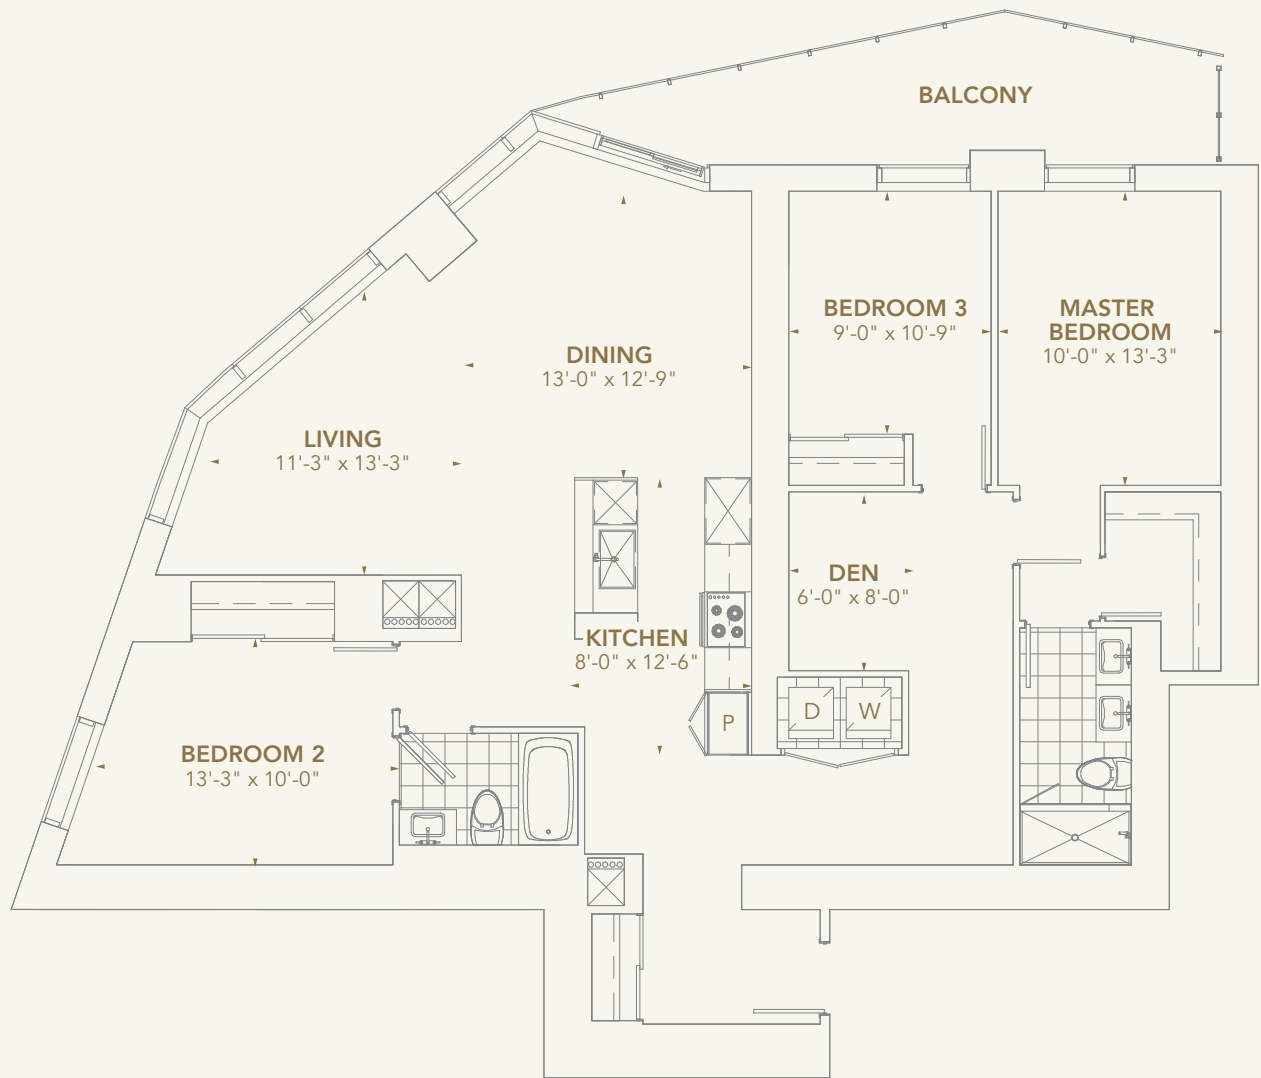

THE  
**LANDMARK**  
 COLLECTION

**LANDMARK 04**  
**2 BEDROOM + DEN**

INTERIOR	1,280 - 1,330 SQ.FT.
BALCONY	100 SQ.FT.
<b>TOTAL</b>	<b>1,380 - 1,430 SQ.FT.</b>

**INTERIOR AREAS**

- SUITE 7804 - 1,280 SQ.FT.
- SUITE 7704 - 1,290 SQ.FT.
- SUITE 7604 - 1,310 SQ.FT.
- SUITE 7504 - 1,310 SQ.FT.
- SUITE 7404 - 1,320 SQ.FT.
- SUITE 7304 - 1,330 SQ.FT.

All areas and stated room dimensions are approximate.  
 Sizes and specifications are subject to change without notice.  
 Actual living area, window location, and balcony/terraces may vary from floor stated areas. E.&O.E.

THE  
**LANDMARK**  
 COLLECTION

**LANDMARK 05**  
**3 BEDROOM + DEN**

INTERIOR	1,630 - 1,720 SQ.FT.
BALCONY	140 SQ.FT.
<b>TOTAL</b>	<b>1,770 - 1,860 SQ.FT.</b>

**INTERIOR AREAS**

- SUITE 7805 - 1,630 SQ.FT.
- SUITE 7705 - 1,650 SQ.FT.
- SUITE 7605 - 1,650 SQ.FT.
- SUITE 7505 - 1,690 SQ.FT.
- SUITE 7405 - 1,710 SQ.FT.
- SUITE 7305 - 1,720 SQ.FT.