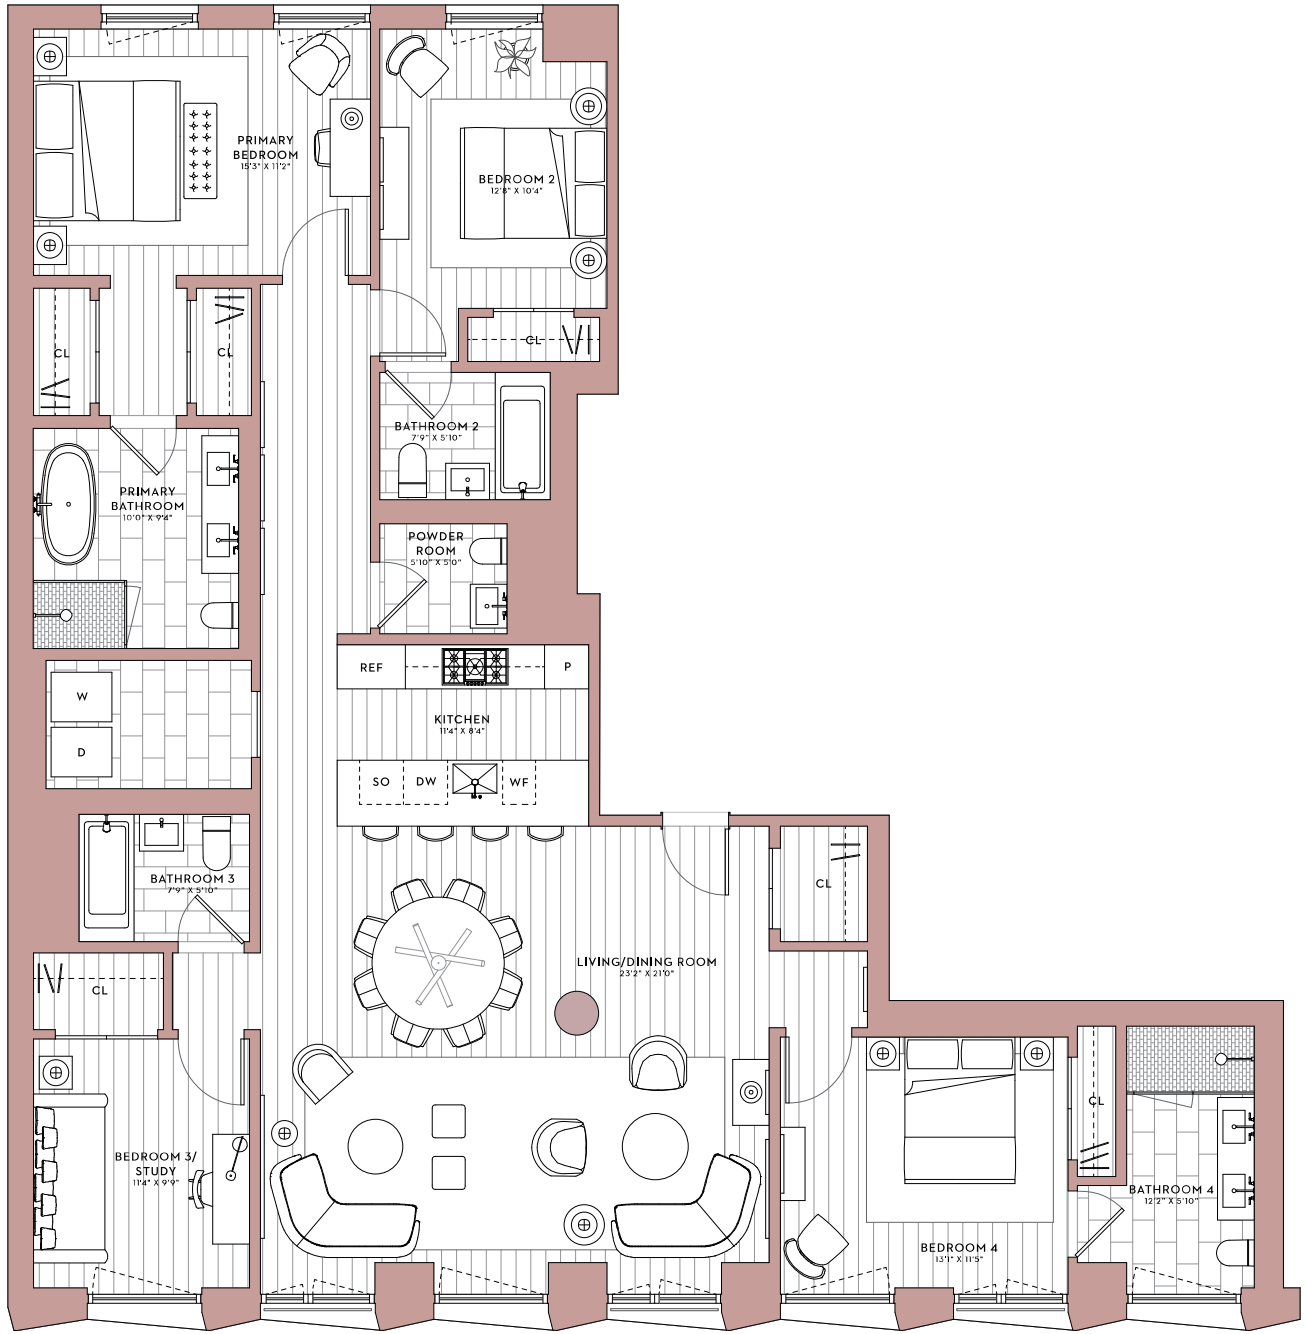

215 WEST 28TH

MAVERICK

CHELSEA

FACADE ON FLOORS 15 & 17

FACADE ON FLOOR 16

Residences

15A-17A

4 BEDROOMS
4.5 BATHROOMS
2,100 SF | 195 M²

WEST 28TH ST