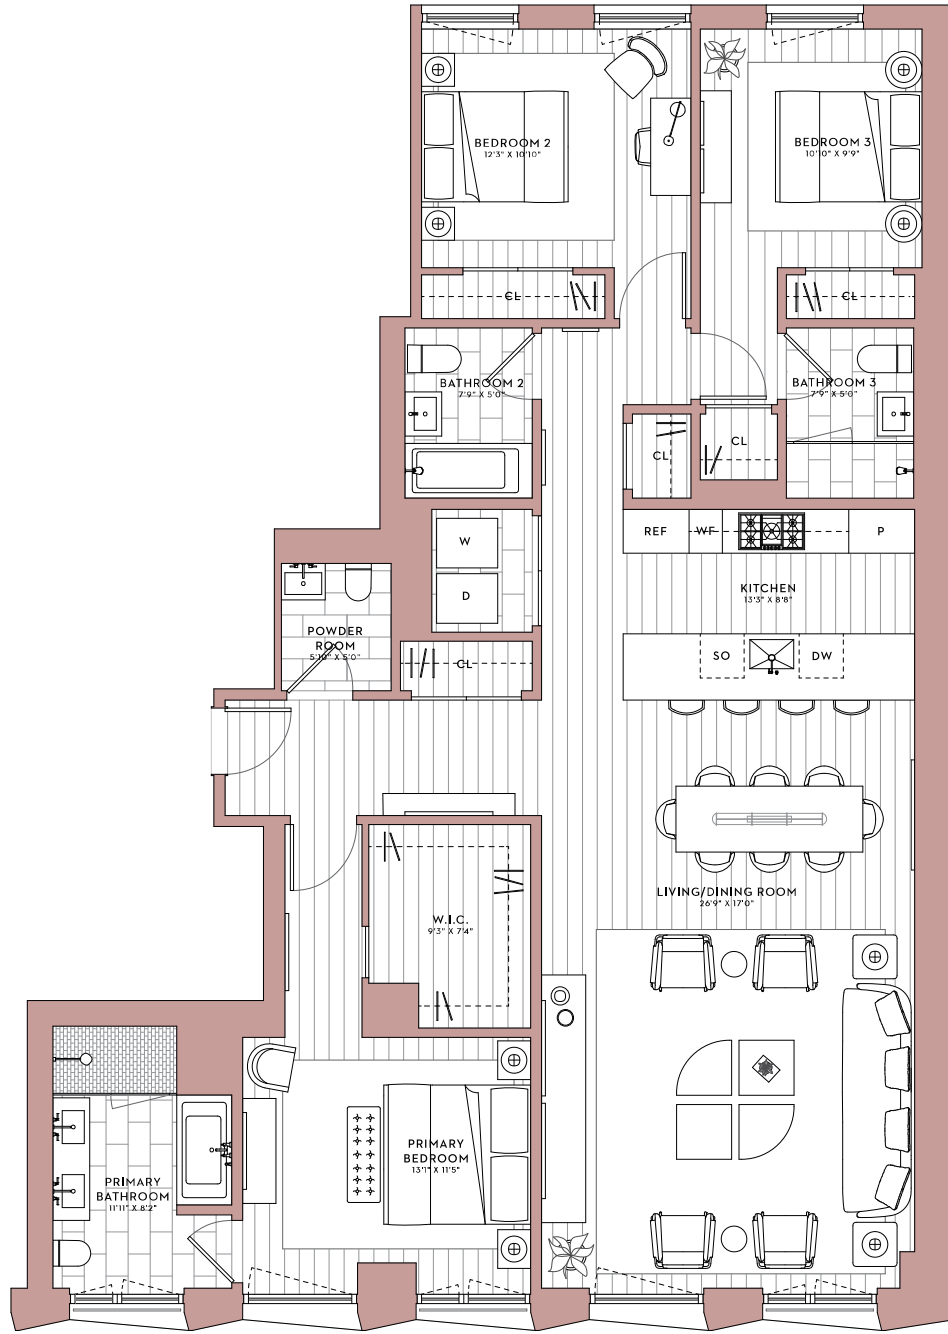

215 WEST 28TH
MAVERICK
 CHELSEA

FACADE ON FLOORS 15 & 17

FACADE ON FLOOR 16

Residences
15C-17C

3 BEDROOMS
 3.5 BATHROOMS
 1,848 SF | 171.7 M²