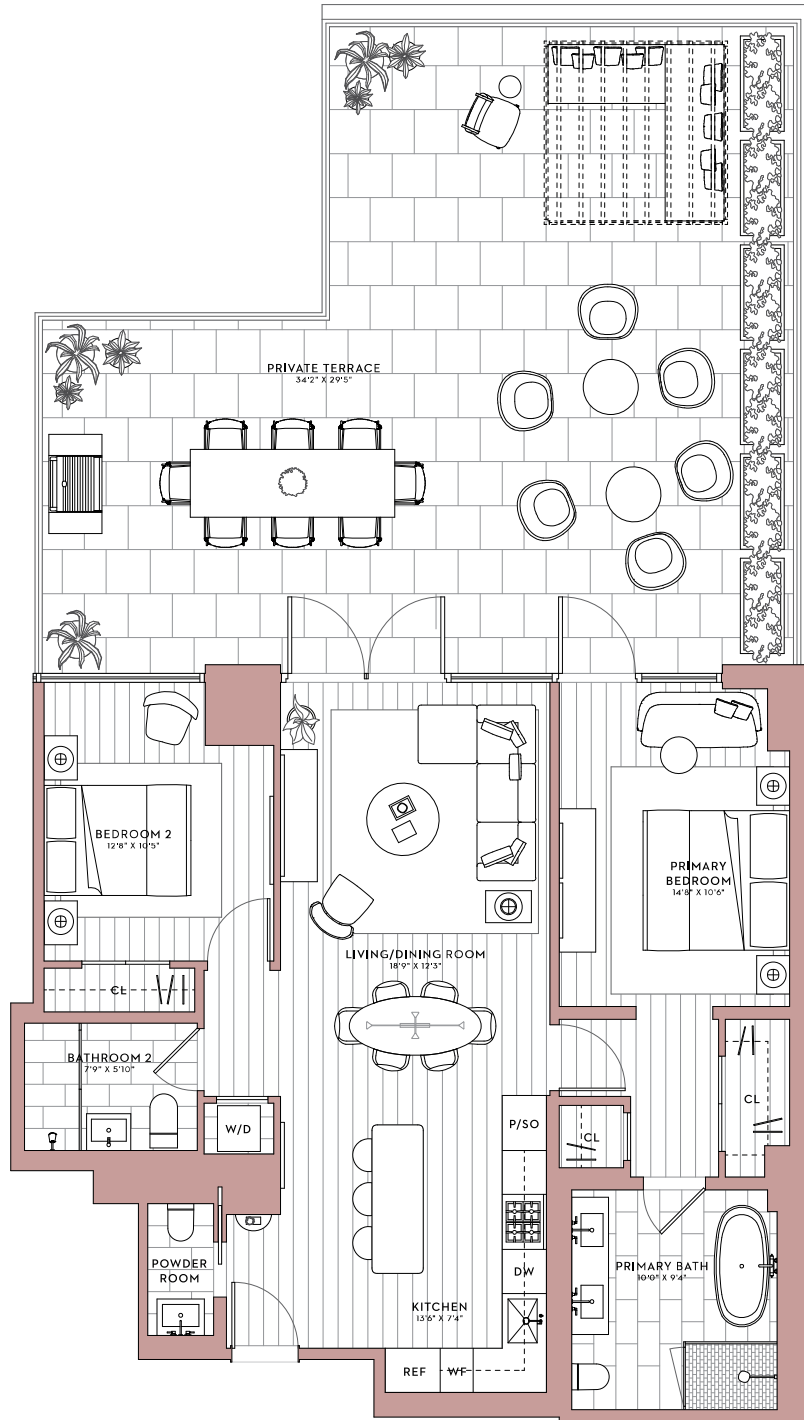

215 WEST 28TH  
**MAVERICK**  
 CHELSEA

Residence  
**2C**

2 BEDROOMS  
 2.5 BATHROOMS  
 INTERIOR 1,120 SF | 104 M<sup>2</sup>  
 EXTERIOR 890 SF | 82.7 M<sup>2</sup>