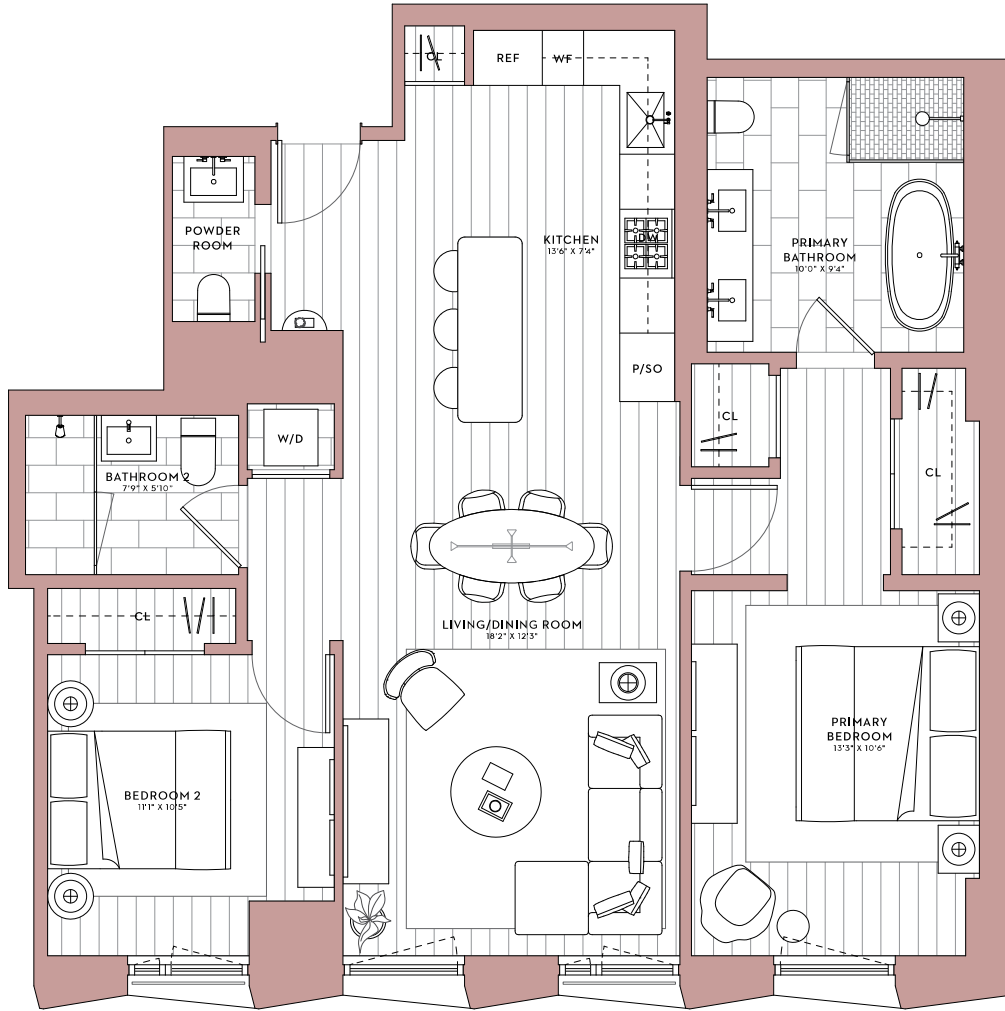

215 WEST 28TH

MAVERICK

CHELSEA

FACADE ON FLOORS 3, 5, 7, 9 & 11

FACADE ON FLOORS 4, 6, 8, 10 & 12

Residences

3D-12D

2 BEDROOMS

2.5 BATHROOMS

1,118 SF | 103.9 M²

WEST 28TH ST