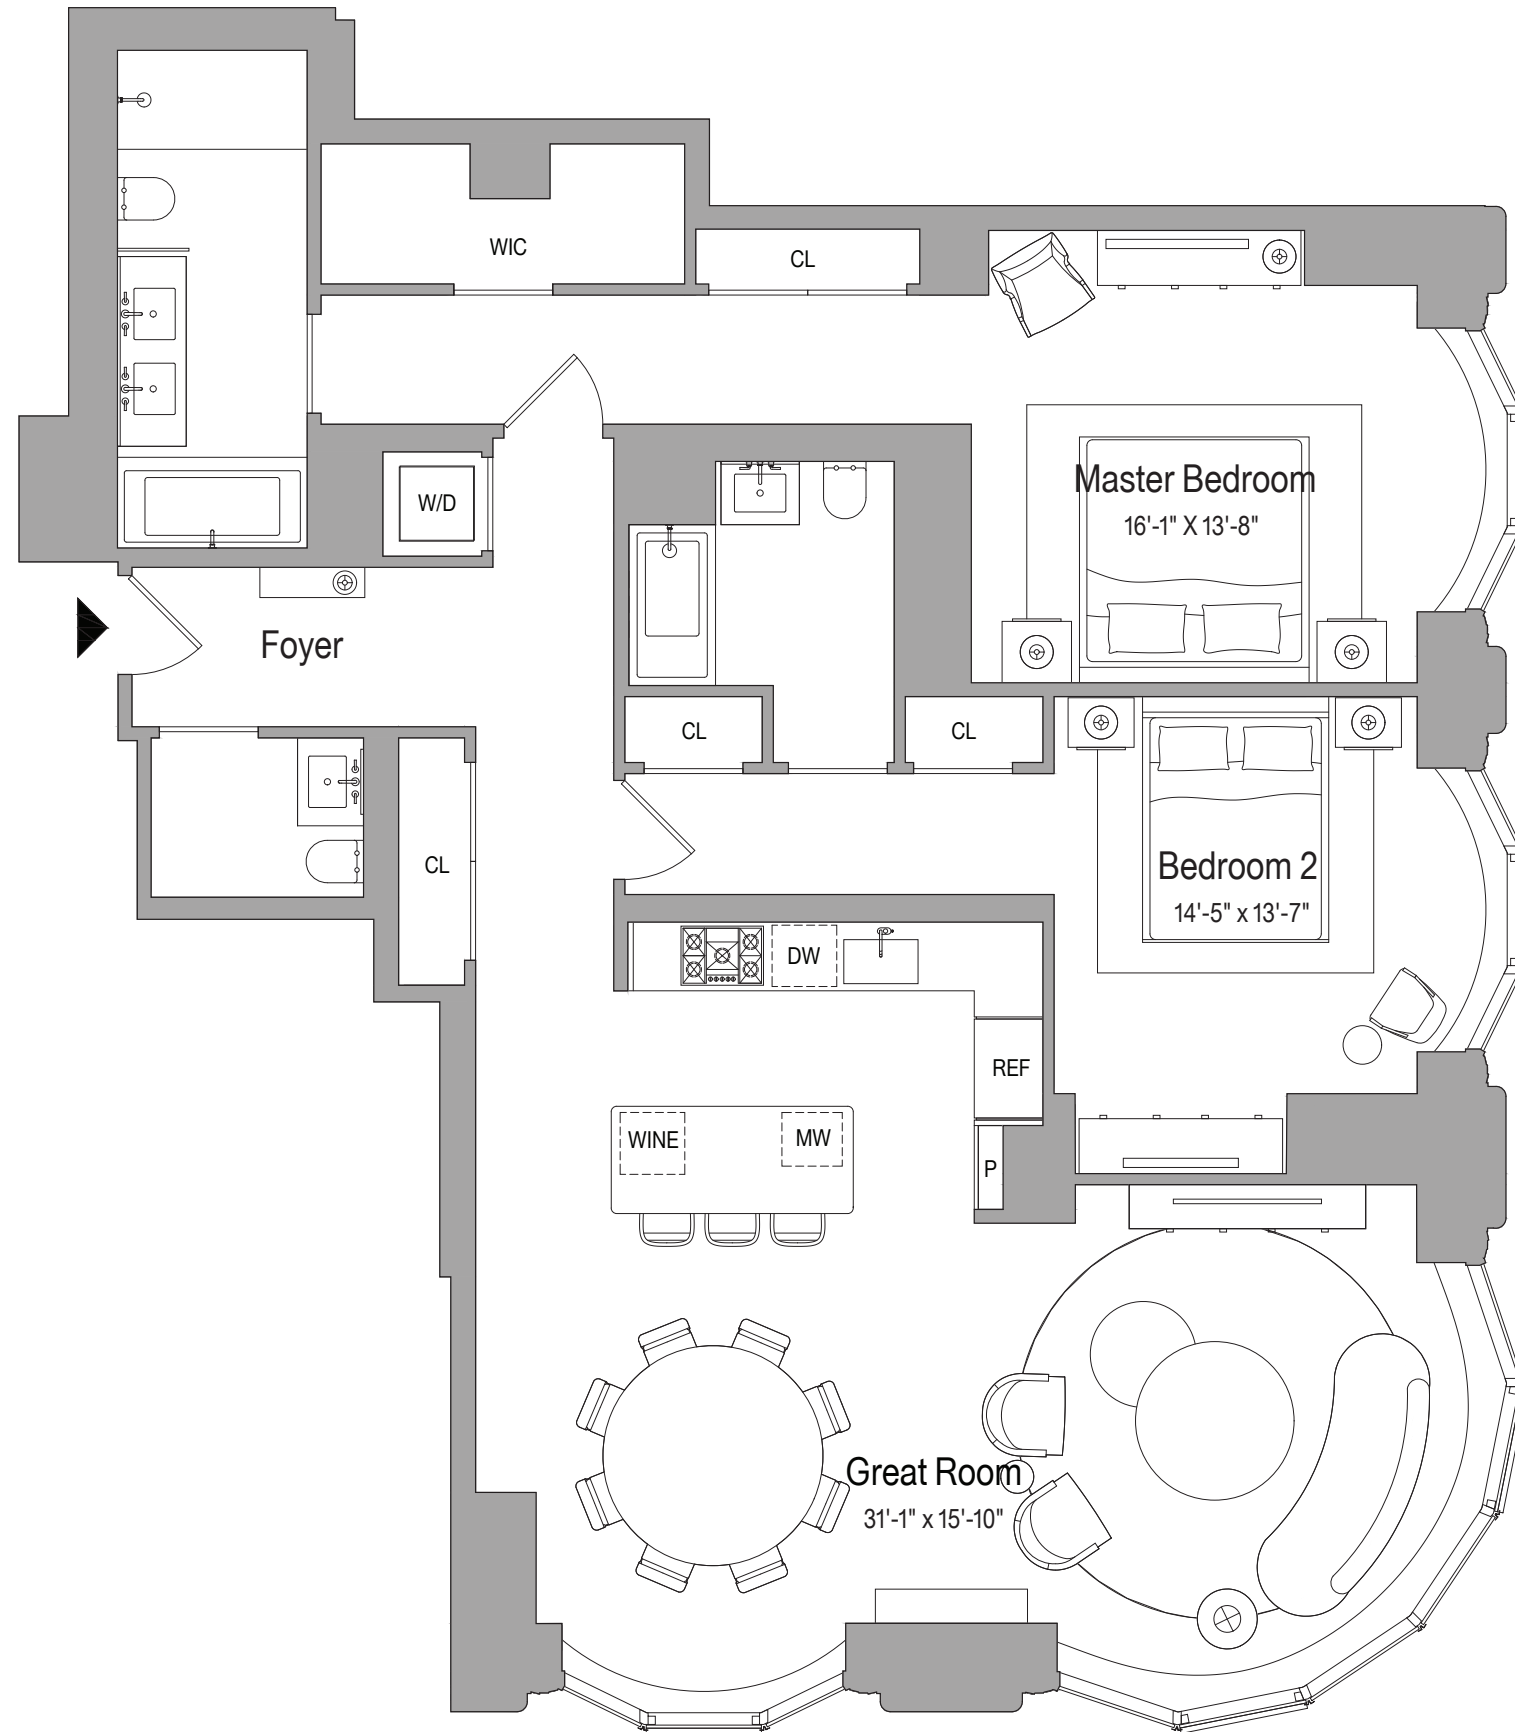

Residence 06

506 | 706

- 2 Bedrooms
- 2.5 Bathrooms
- 1,725 Square Feet | 160 Square Meters
- South & East Exposures

Location Diagram

Key Plan