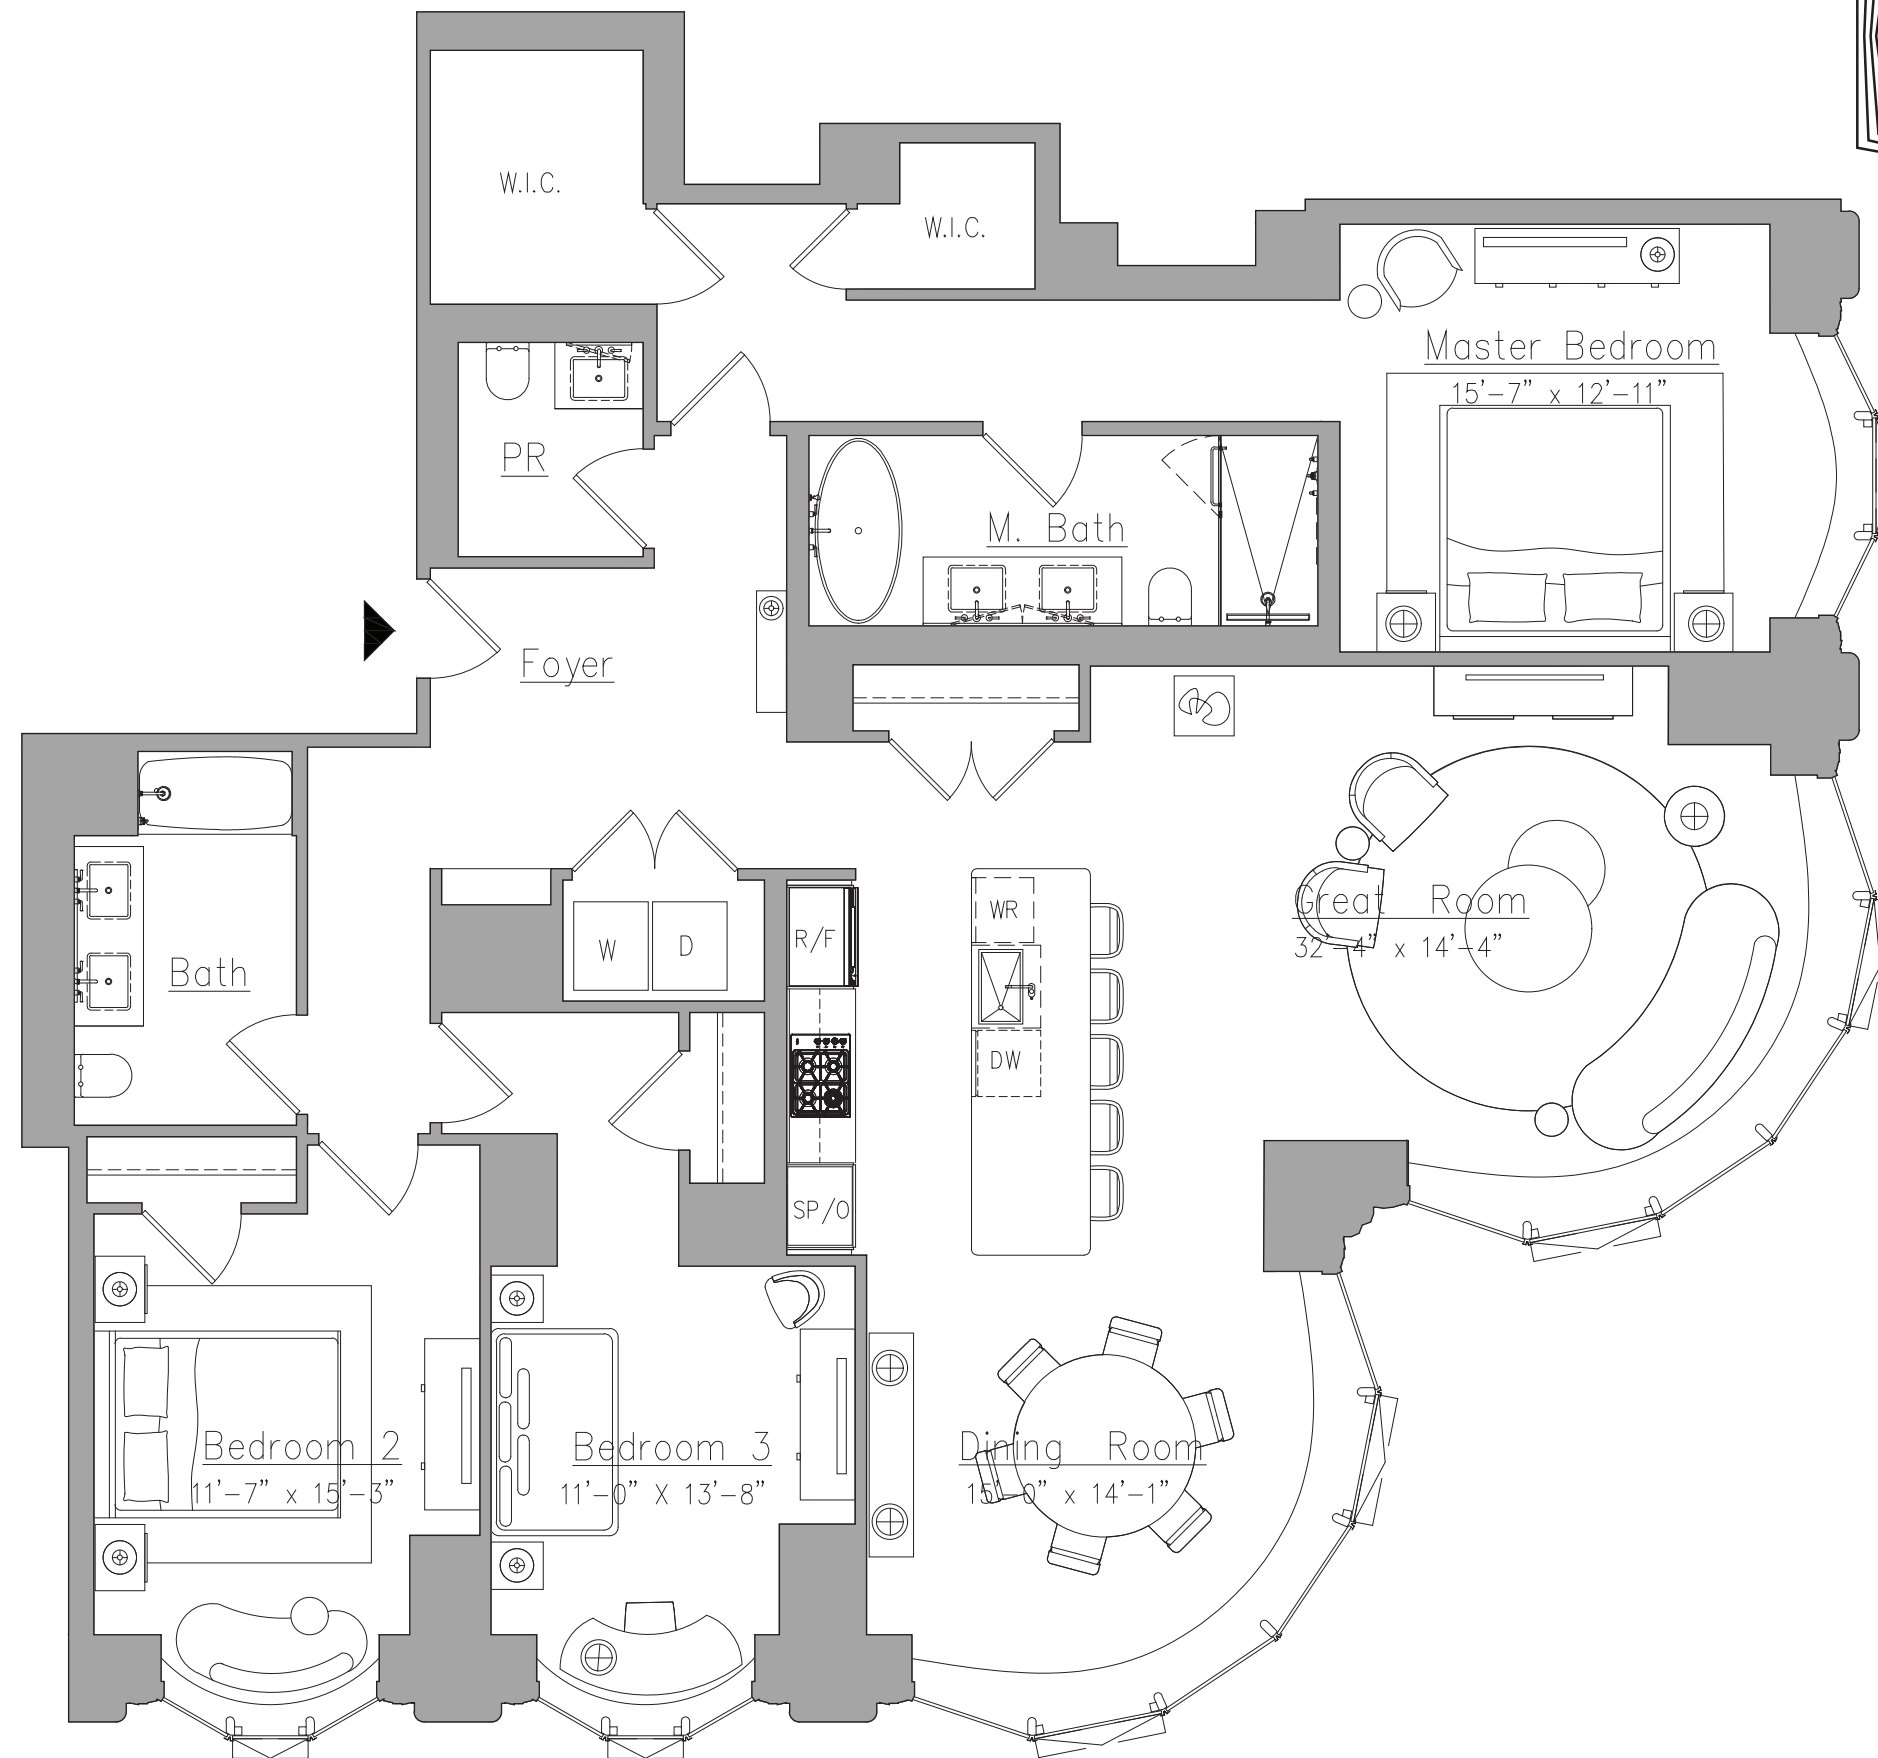

# Residence 06

906

- 3 Bedrooms
- 2.5 Bathrooms
- 2,091 Square Feet | 194 Square Meters
- South & East Exposures

**LANTERN  
HOUSE**  
515 WEST 18TH STREET

Location Diagram

Key Plan