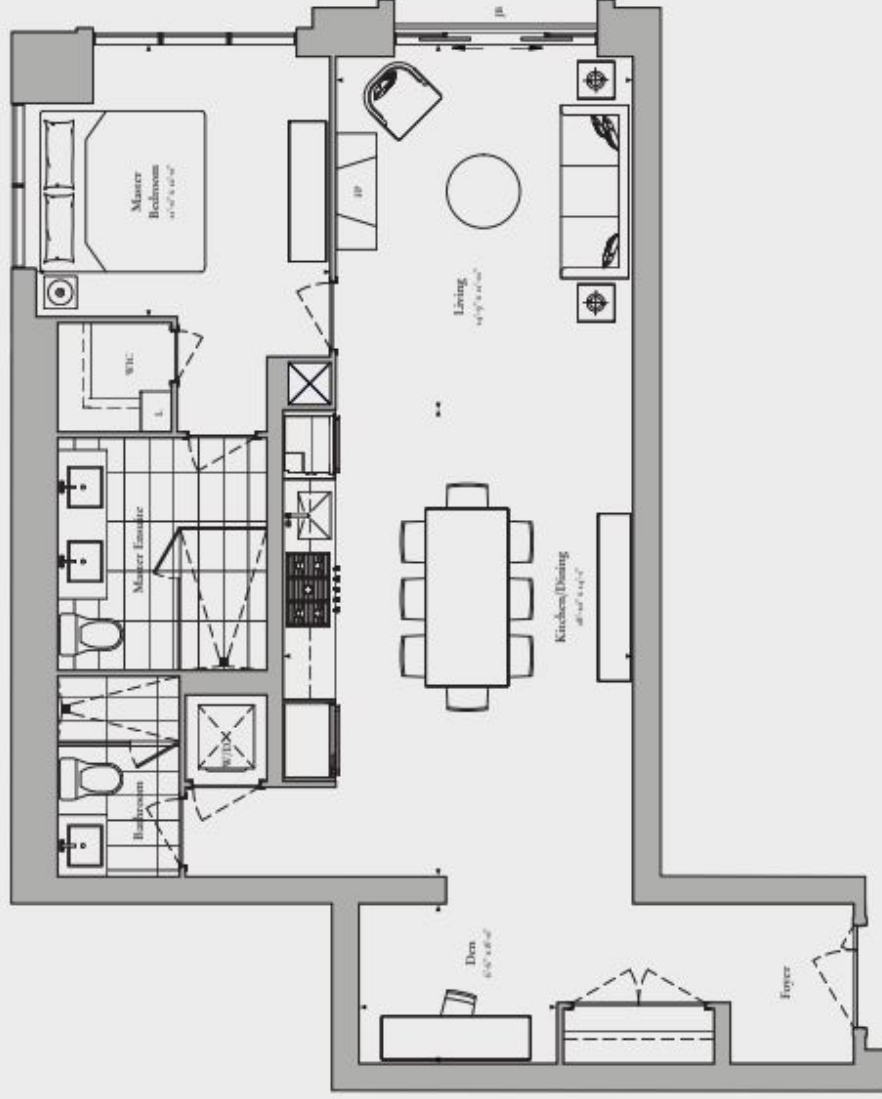

FH
FOREST HILL
PRIVATE RESIDENCES