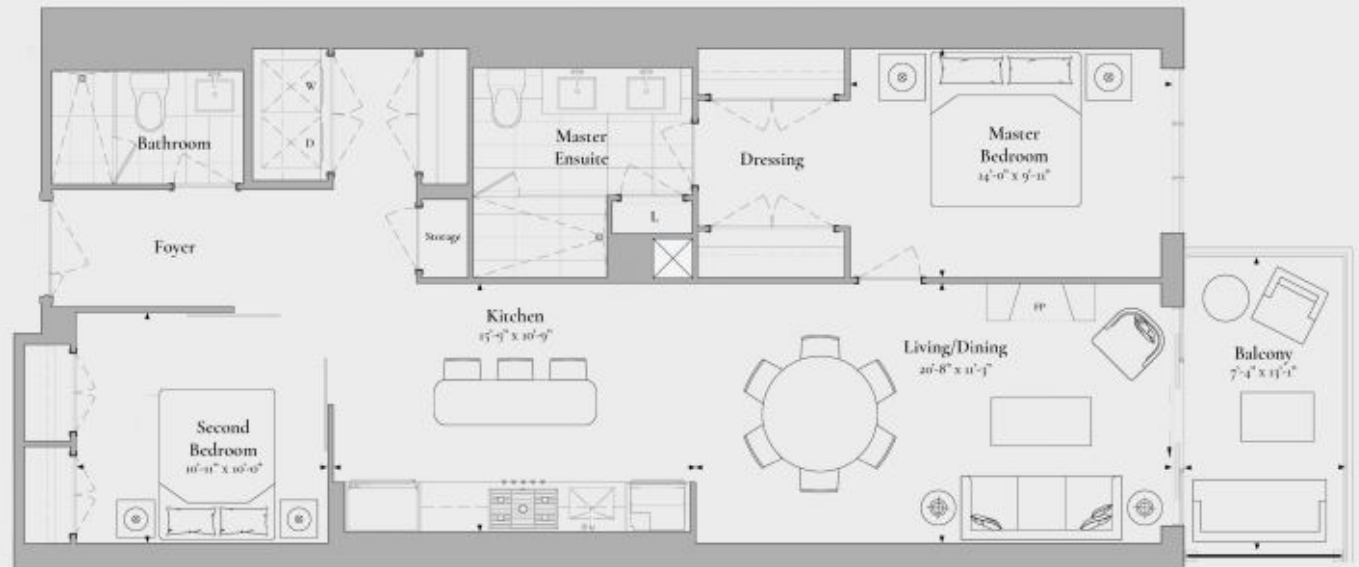

H
FOREST HILL
PRIVATE RESIDENCES

THE LONSDALE

2 Bedroom, 2 Bathroom

INTERIOR: 1157 SQ. FT.
EXTERIOR: 98 SQ. FT.
TOTAL: 1255 SQ. FT.