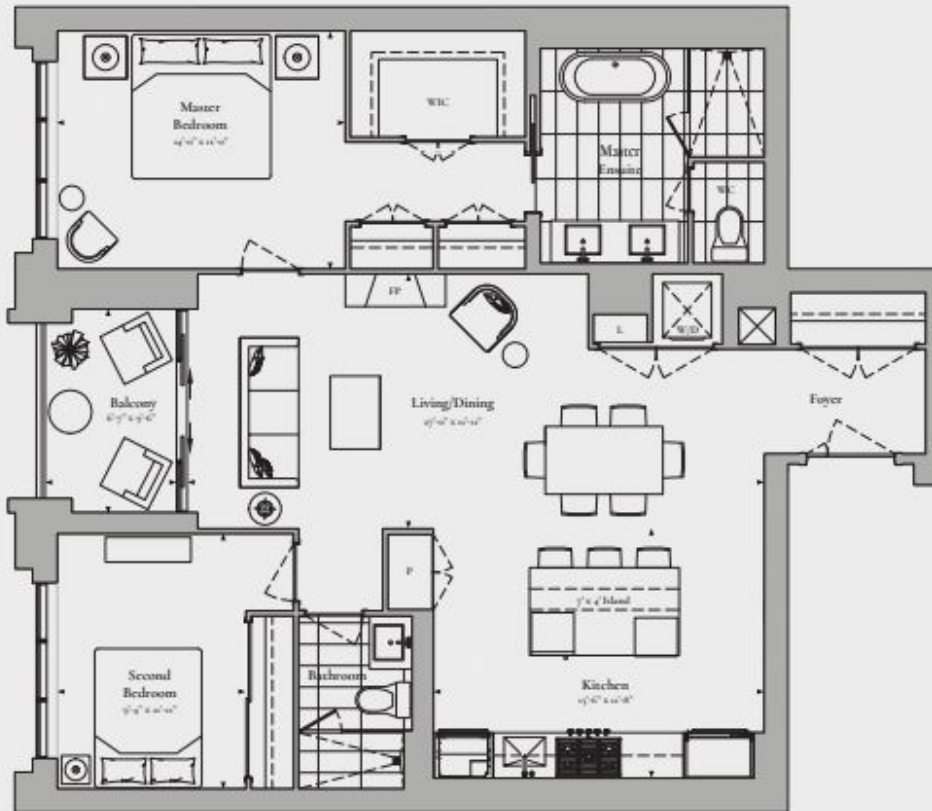

H

FOREST HILL

PRIVATE RESIDENCES

THE MACPHERSON

2 Bedroom, 2 Bathroom

INTERIOR: 1295 SQ. FT.

EXTERIOR: 60 SQ. FT.

TOTAL: 1355 SQ. FT.