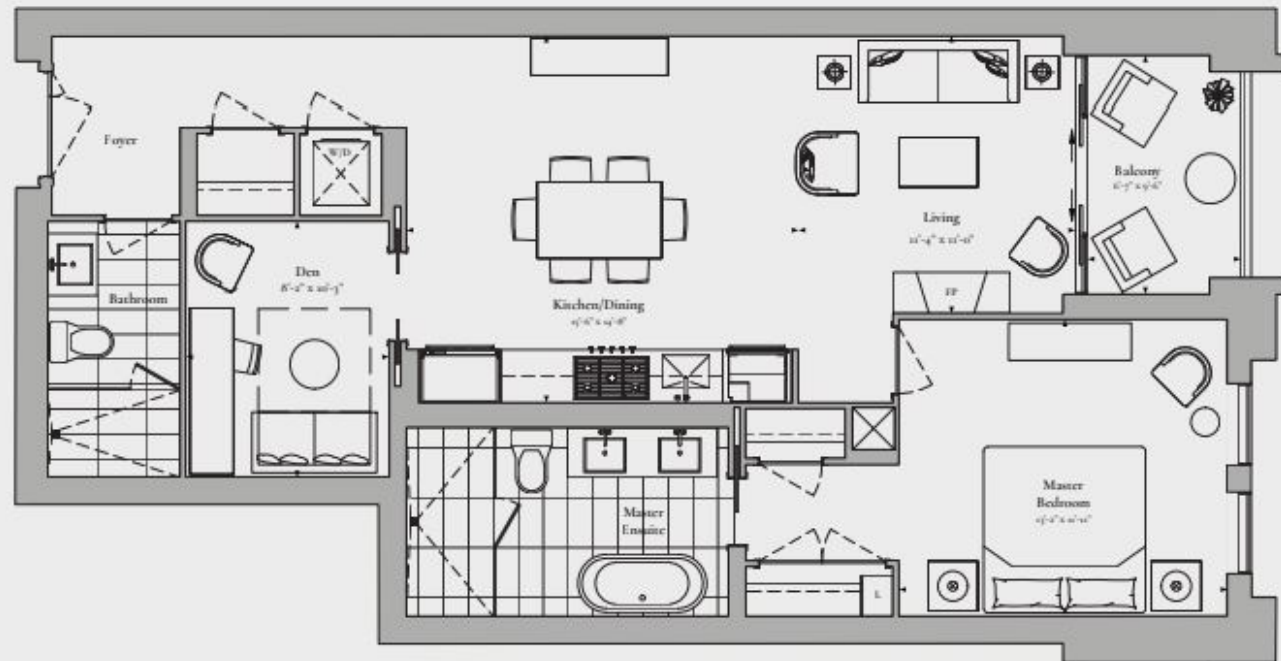

H FOREST HILL PRIVATE RESIDENCES

THE PARKWOOD

1 Bedroom & Den, 2 Bathroom

INTERIOR: 1065 SQ. FT.

EXTERIOR: 65 SQ. FT.

TOTAL: 1130 SQ. FT.