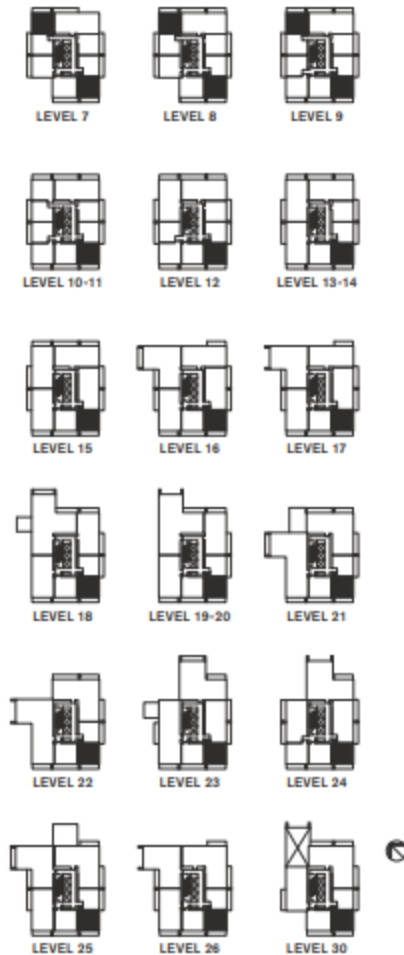

Fifteen Fifteen

By Ole Scheeren

Tower Residence

Plan B3

1 Bedroom
1 Bathroom

Interior:
567 SqFt

Exterior:
111 SqFt

Total:
678 SqFt

Exposures:
Northeast
Southwest