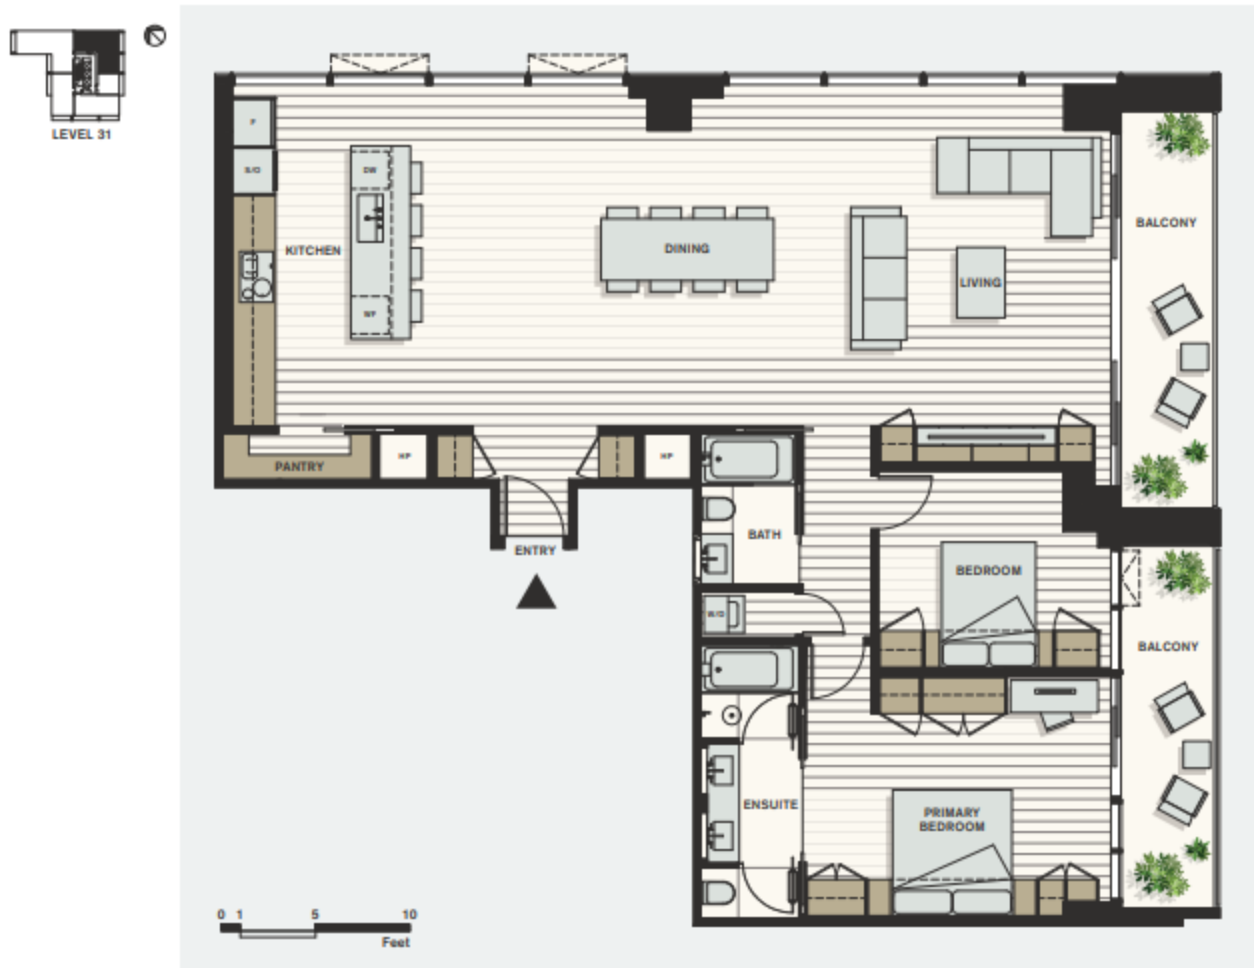

Fifteen Fifteen

By Ole Scheeren

Premier Residence

Plan G5b

2 Bedrooms
2 Bathrooms

Interior:
1,657 SqFt

Exterior:
226 SqFt

Total:
1,883 SqFt

Exposures:
Northeast
Southeast