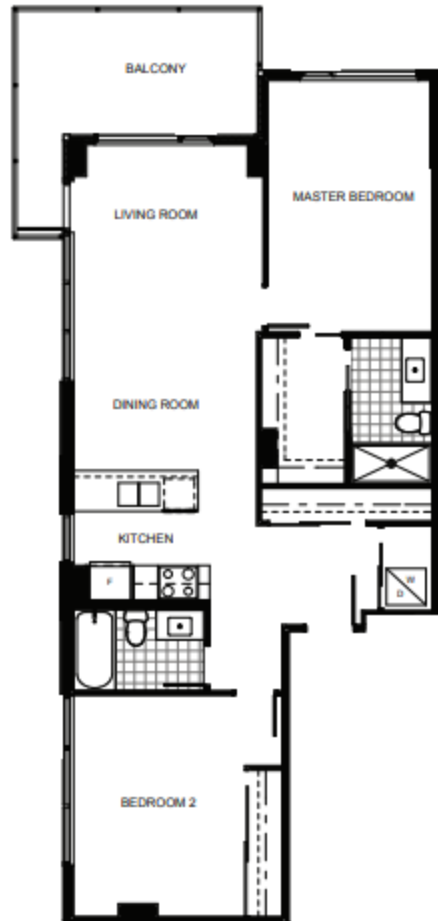

SUITES

- ____ *1101
- ____ 1201
- ____ 1501
- ____ 1601
- ____ 1701

2 BED

Suite Area: 982 sq.ft.
 Balcony Area: 142 sq.ft.
 Total Area: 1,124 sq.ft.

TORINO
SOUTH

In the interest of product improvement and maintaining the high standard of these homes, the developer reserves the right to make modifications and changes to plans, specifications and features. Sizes and dimensions are approximate and may vary with actual construction and survey.