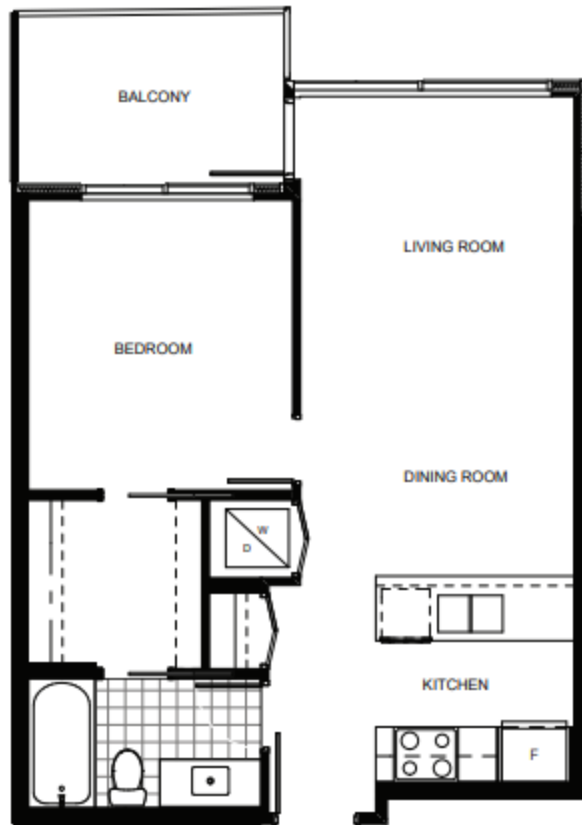

**SUITES**

- 603
- 703
- 803
- 903

**1 BED**

Suite Area: 578 sq.ft.  
 Balcony Area: 74 sq.ft.  
 Total Area: 652 sq.ft.

**TORINO**  
 SOUTH

In the interest of product improvement and maintaining the high standard of these homes, the developer reserves the right to make modifications and changes to plans, specifications and features. Sizes and dimensions are approximate and may vary with actual construction and survey.