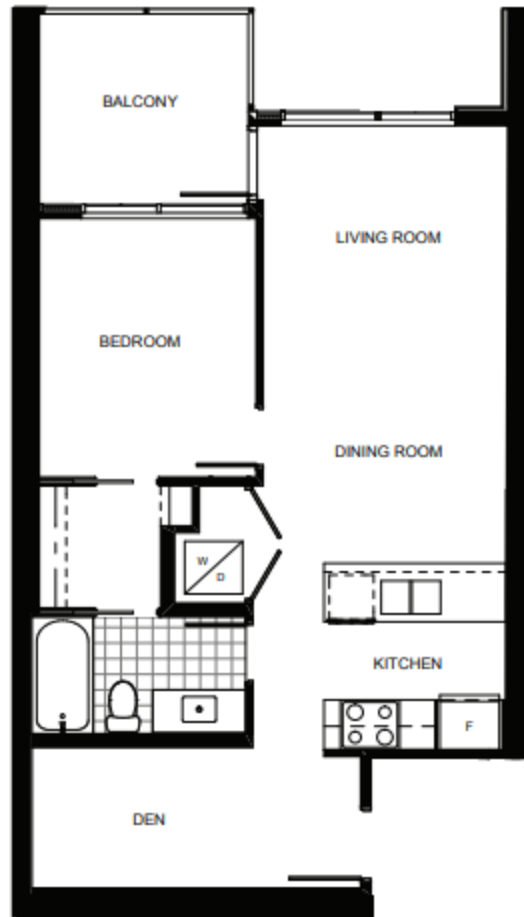

1 BED + DEN

Suite Area: 636 sq.ft.
Balcony Area: 80 sq.ft.
Total Area: 716 sq.ft.