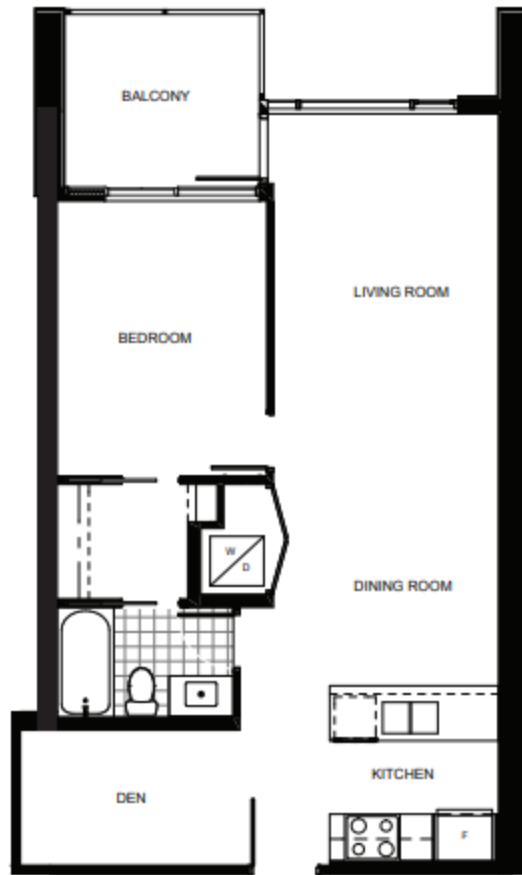

1 BED + DEN

Suite Area: 704 sq.ft.
Balcony Area: 81 sq.ft.
Total Area: 785 sq.ft.