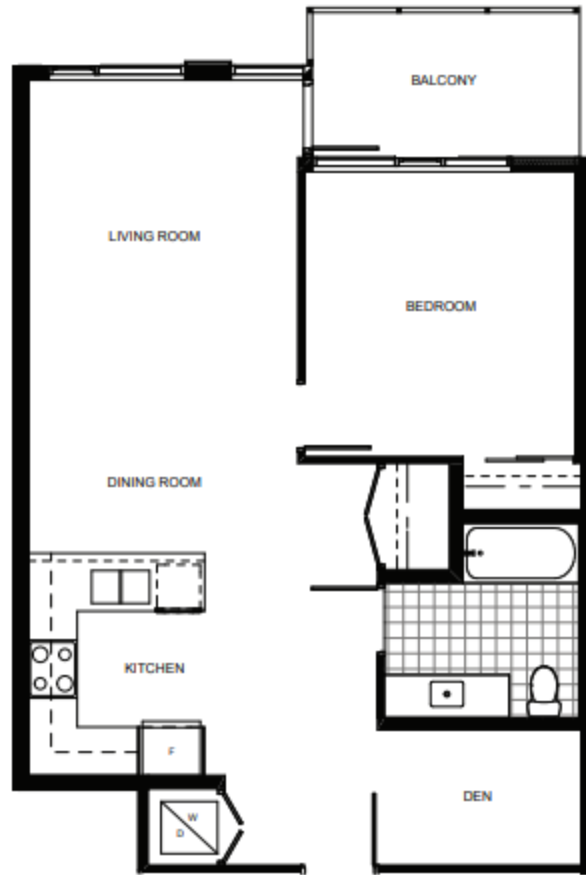

SUITES

- *308
- 511
- 611
- 711
- 811
- 911

1 BED + DEN

Suite Area: 785 sq.ft.
 Balcony Area: 81 sq.ft.
 Total Area: 866 sq.ft.

TORINO SOUTH

In the interest of product improvement and maintaining the high standard of these homes, the developer reserves the right to make modifications and changes to plans, specifications and features. Sizes and dimensions are approximate and may vary with actual model plan and survey.