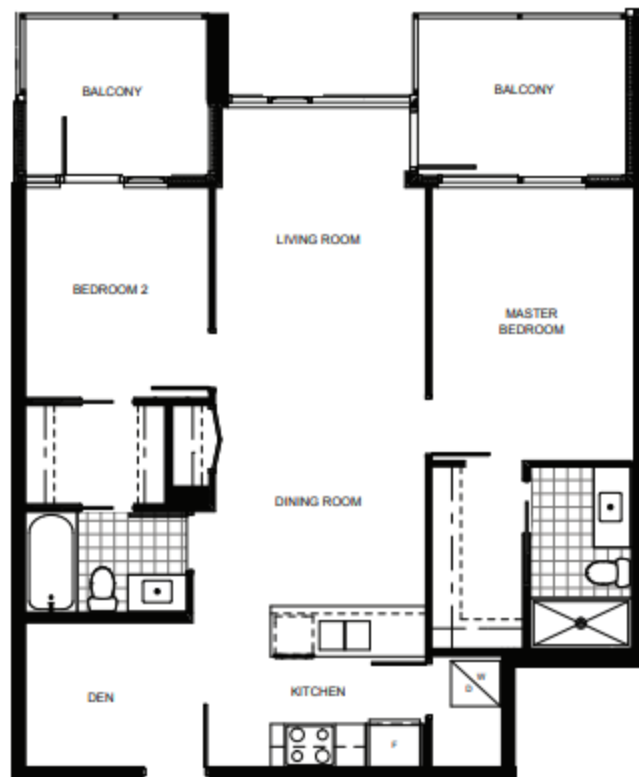

SUITES

- 1102
- 1202
- 1502
- 1602
- 1702

2 BED + DEN

Suite Area: 932 sq.ft.
Balcony Area: 169 sq.ft.
Total Area: 1,101 sq.ft.

In the interest of product improvement and maintaining the high standard of these homes, the developer reserves the right to make modifications and changes to plans, specifications and features. Sizes and dimensions are approximate and may vary with actual construction and survey.