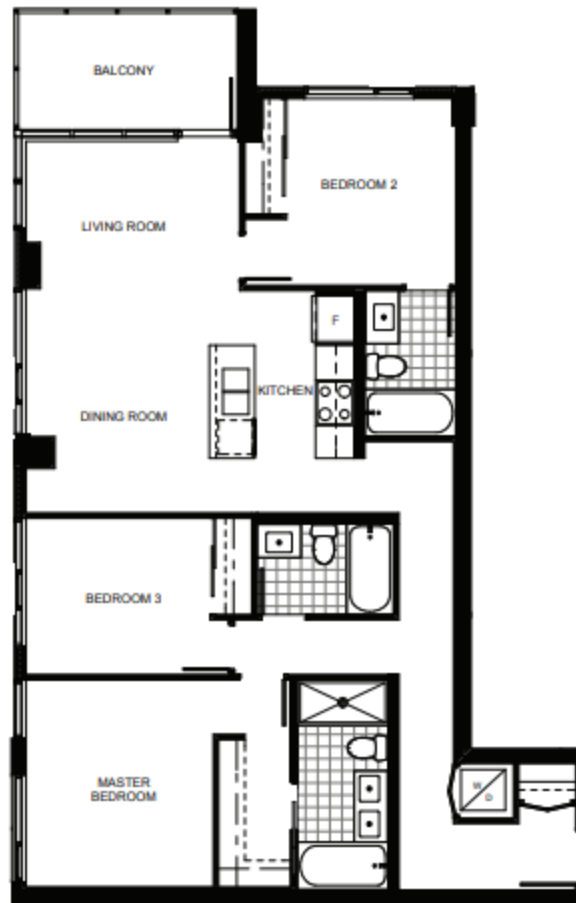

SUITES

- 1205
- 1505
- 1605
- 1705

3 BED

Suite Area: 1,103 sq.ft.
 Balcony Area: 85 sq.ft.
 Total Area: 1,188 sq.ft.

TORINO
SOUTH

Floors 12, 15, 16, 17
 Suite 1205 - 225 sq.ft. Terrace

In the interest of product improvement and maintaining the high standard of these homes, the developer reserves the right to make modifications and changes to plans, specifications and features. Sizes and dimensions are approximate and may vary with actual construction and survey.