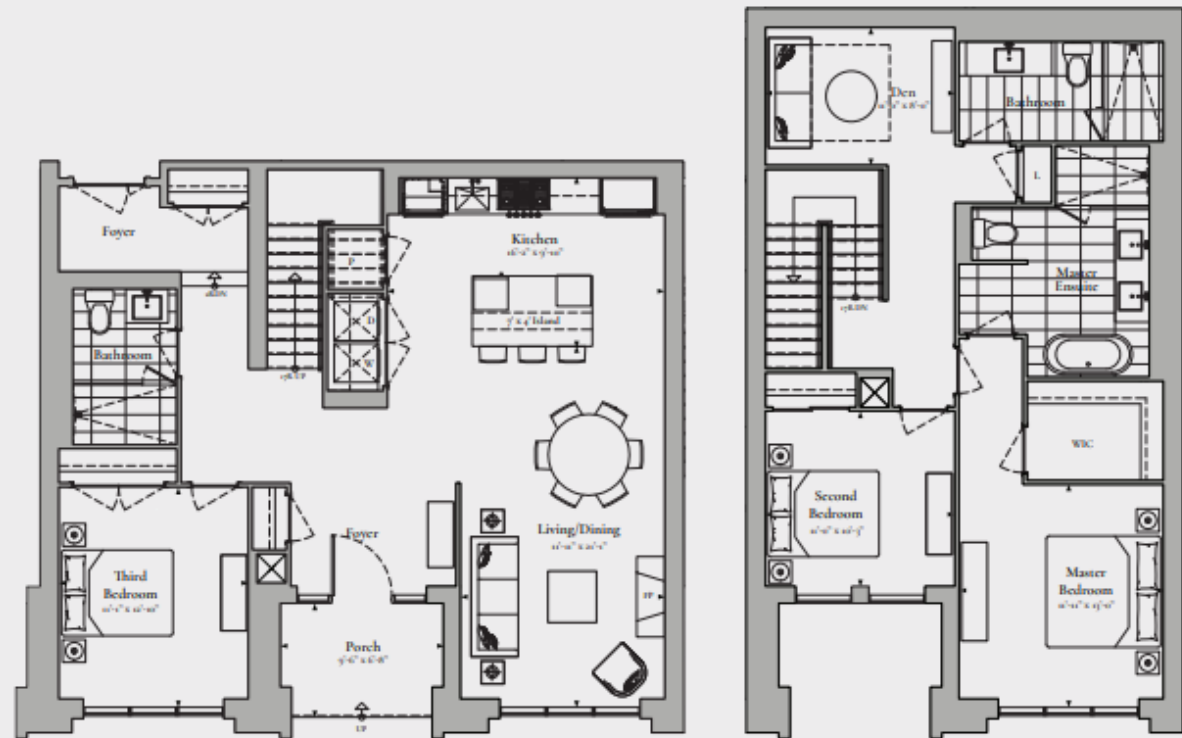

F

FOREST HILL

PRIVATE RESIDENCES

THE RATHNELLY

3 Bedroom & Den, 2.5 Bathroom

INTERIOR: 2107 SQ. FT.

EXTERIOR: 60 SQ. FT.

TOTAL: 2167 SQ. FT.