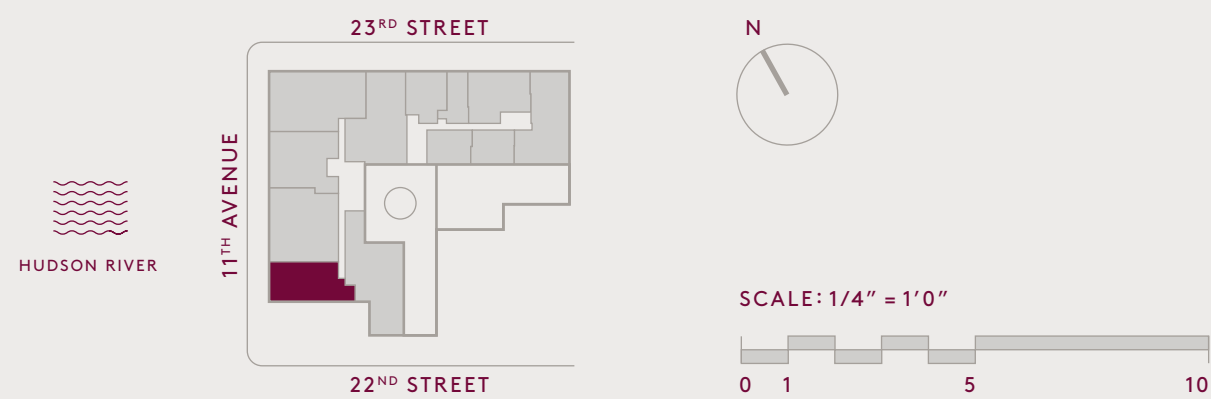

* LOT LINE WINDOWS
** FIRE RESISTANCE RATED WINDOWS