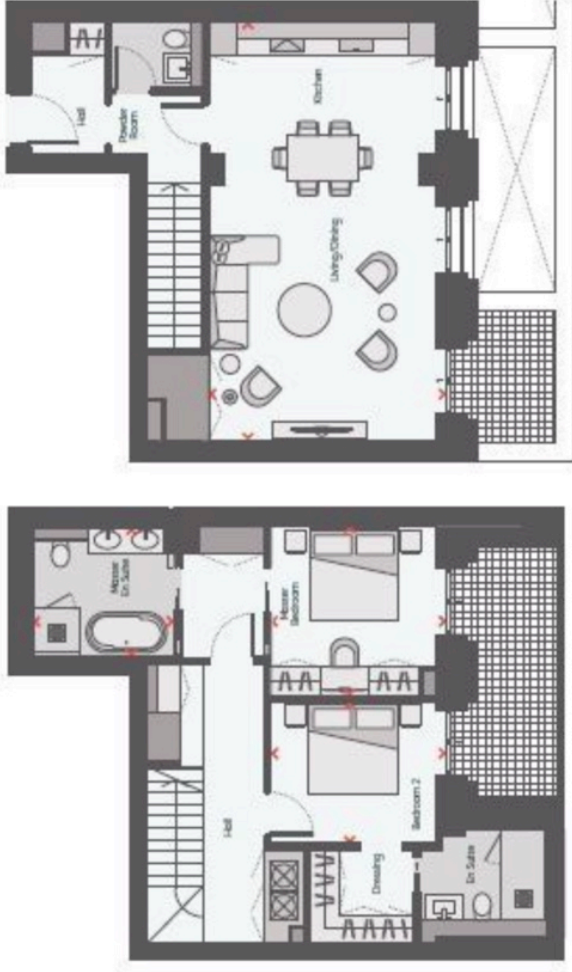

8 WHISTLER SQUARE
RESIDENCE 3
LOWER GROUND 1 & GROUND FLOOR

DIMENSIONS

Living/Dining & Kitchen	8.9 x 5.1 m	29.2 x 16.6 ft	Master En Suite	3.0 x 2.7 m	9.8 x 8.8 ft
Master Bedroom	3.7 x 3.6 m	12.2 x 11.8 ft	Bedroom 2	3.7 x 3.0 m	12.2 x 9.8 ft