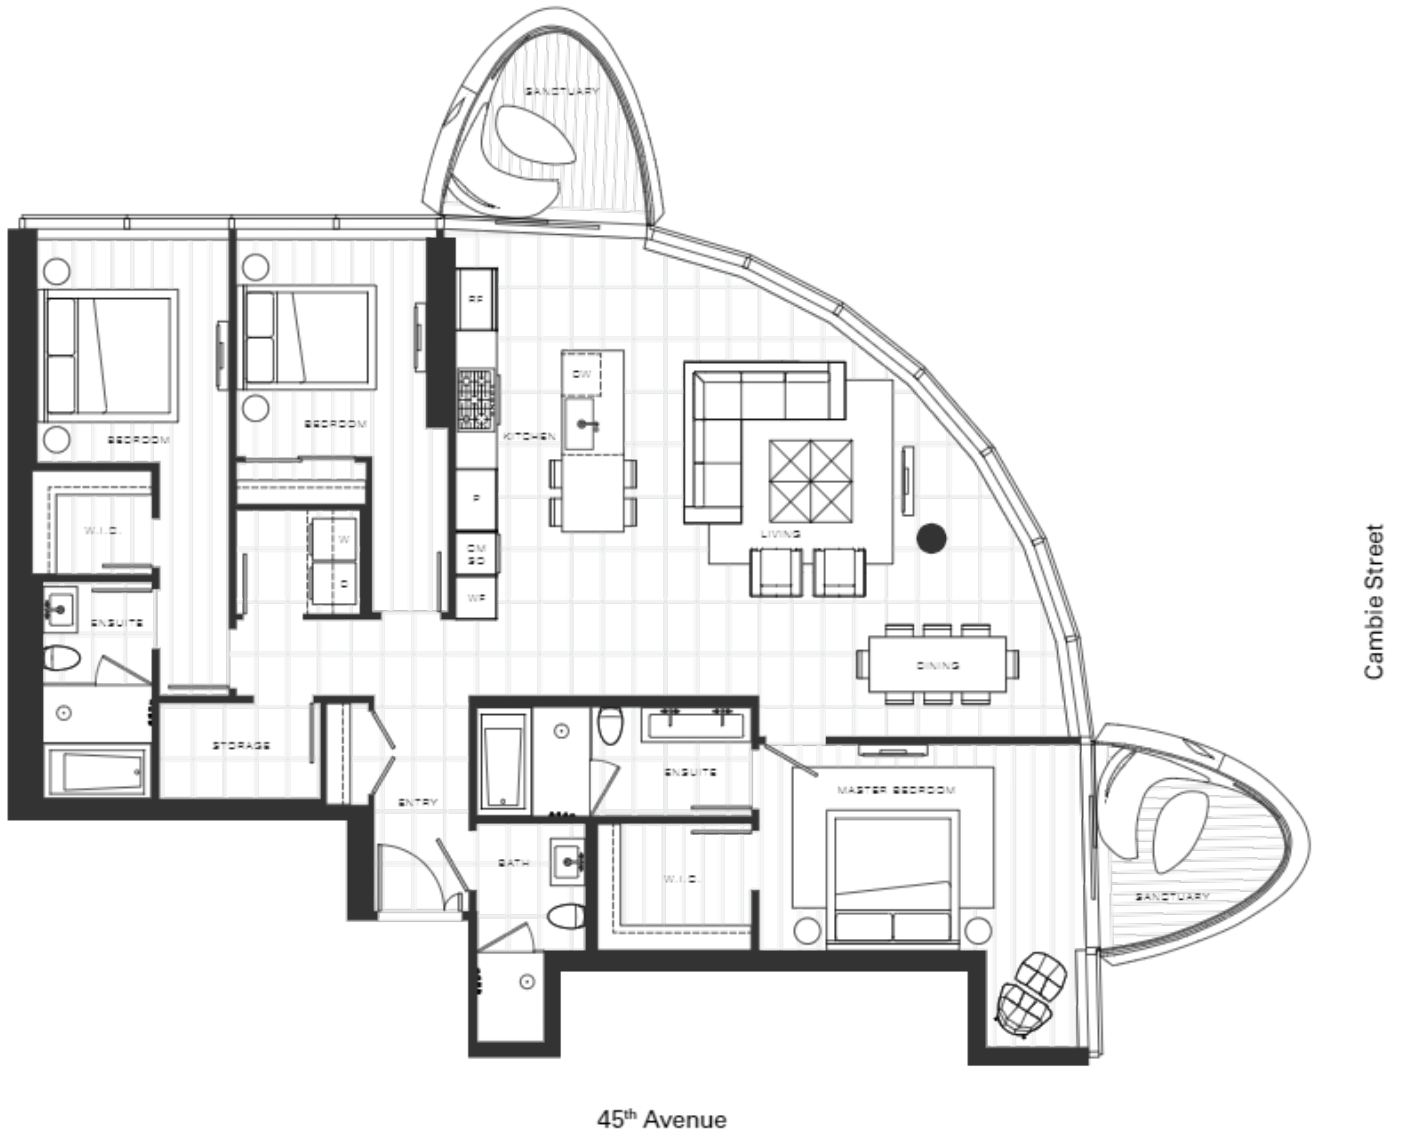

X Clémade

Penthouse 1

—
Total Living: 1,746 ft²

OAKRIDGE X CLÉMANDE

Dimensions, sizes, specifications, layouts and materials are approximate and provided for information purposes only and are not represented as being the actual final areas and dimensions. Prospective purchasers are advised that interior square footage is combined with balcony square footage and included in total advertised square footage of the homes. Exterior walls and glazing, balcony configurations, fascia, guard-rails, screens and façade panel locations are approximate and provided for information purposes only, and will vary in area, type, specifications, and extent depending on the home. The locations shown are not represented as being the final locations of these items. All of the foregoing (including without limitation the dimensions and layout) are subject to change in the developer's sole discretion, without compensation or notice. Please ask sales representative for details. E. & Q.E.