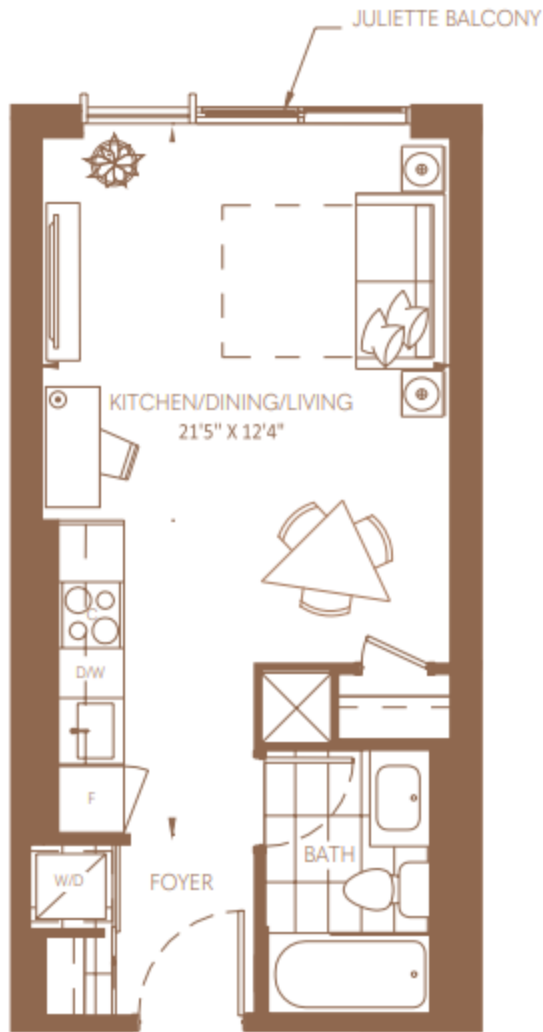

KELLY - 3

372 sq.ft.

Studio

One Bath

ADAGIO