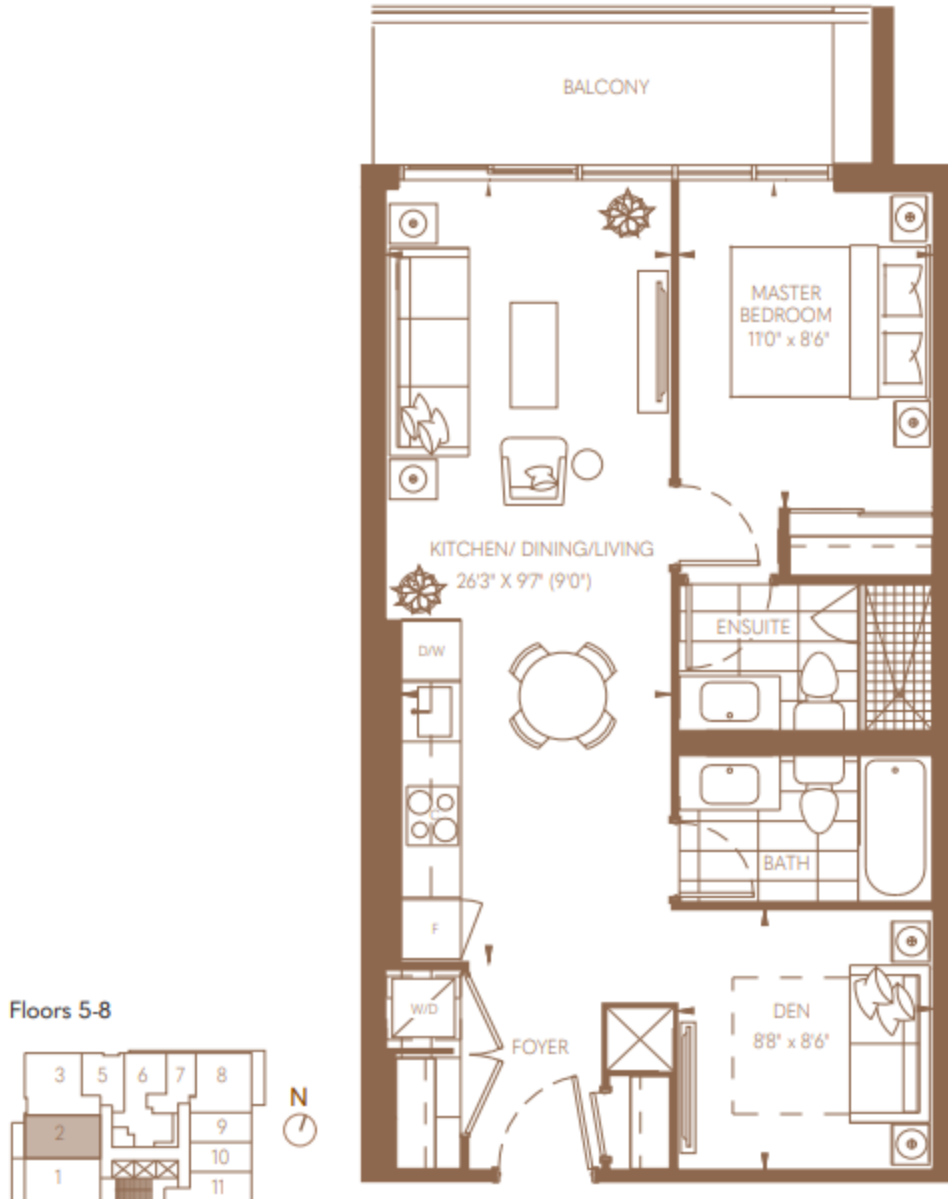

BIRKIN

659 sq.ft.
One Bedroom + Den
Two Bath

ADAGIO