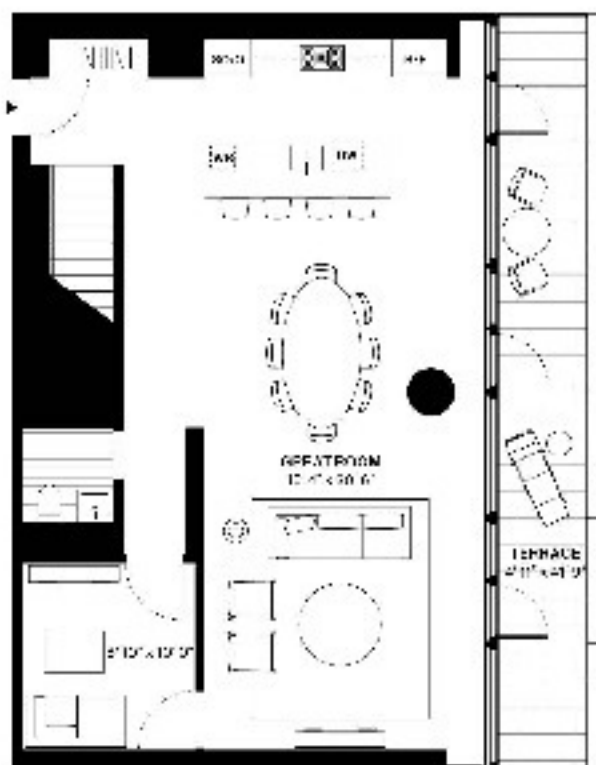

One United Nations Park

Lower Level

Residence M Duplex Floors 28 & 29

3 Bedrooms
2.5 Bathrooms

Interior
2,137 sq.ft 199 sq.m

Exterior
209 sq.ft 19 sq.m

©2018 ©2011 oneunitedpark.com
Exclusive Marketing and Sales by Corporate Sunshine Marketing Group