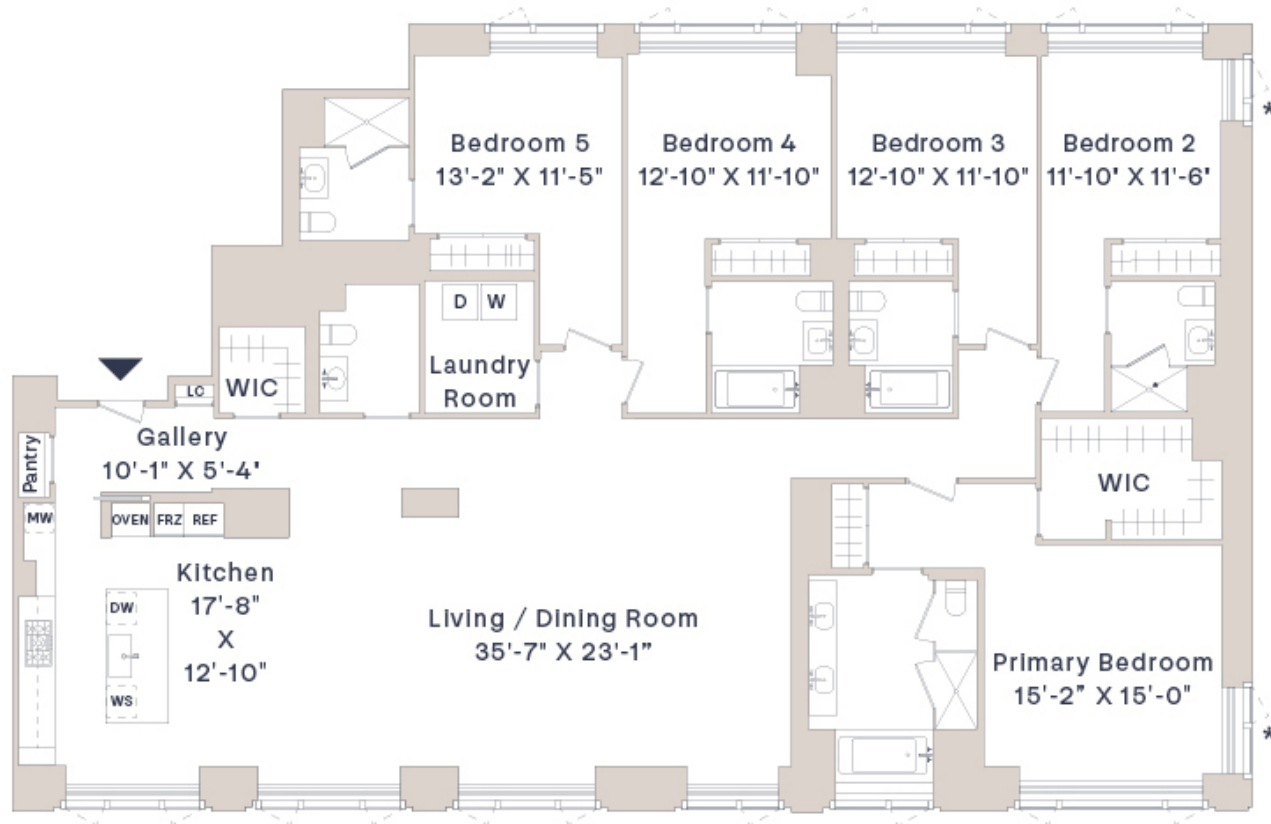

5 Bedrooms
5.5 Baths
3,501 SF | 325.3 SQ M

*Lot Line Windows