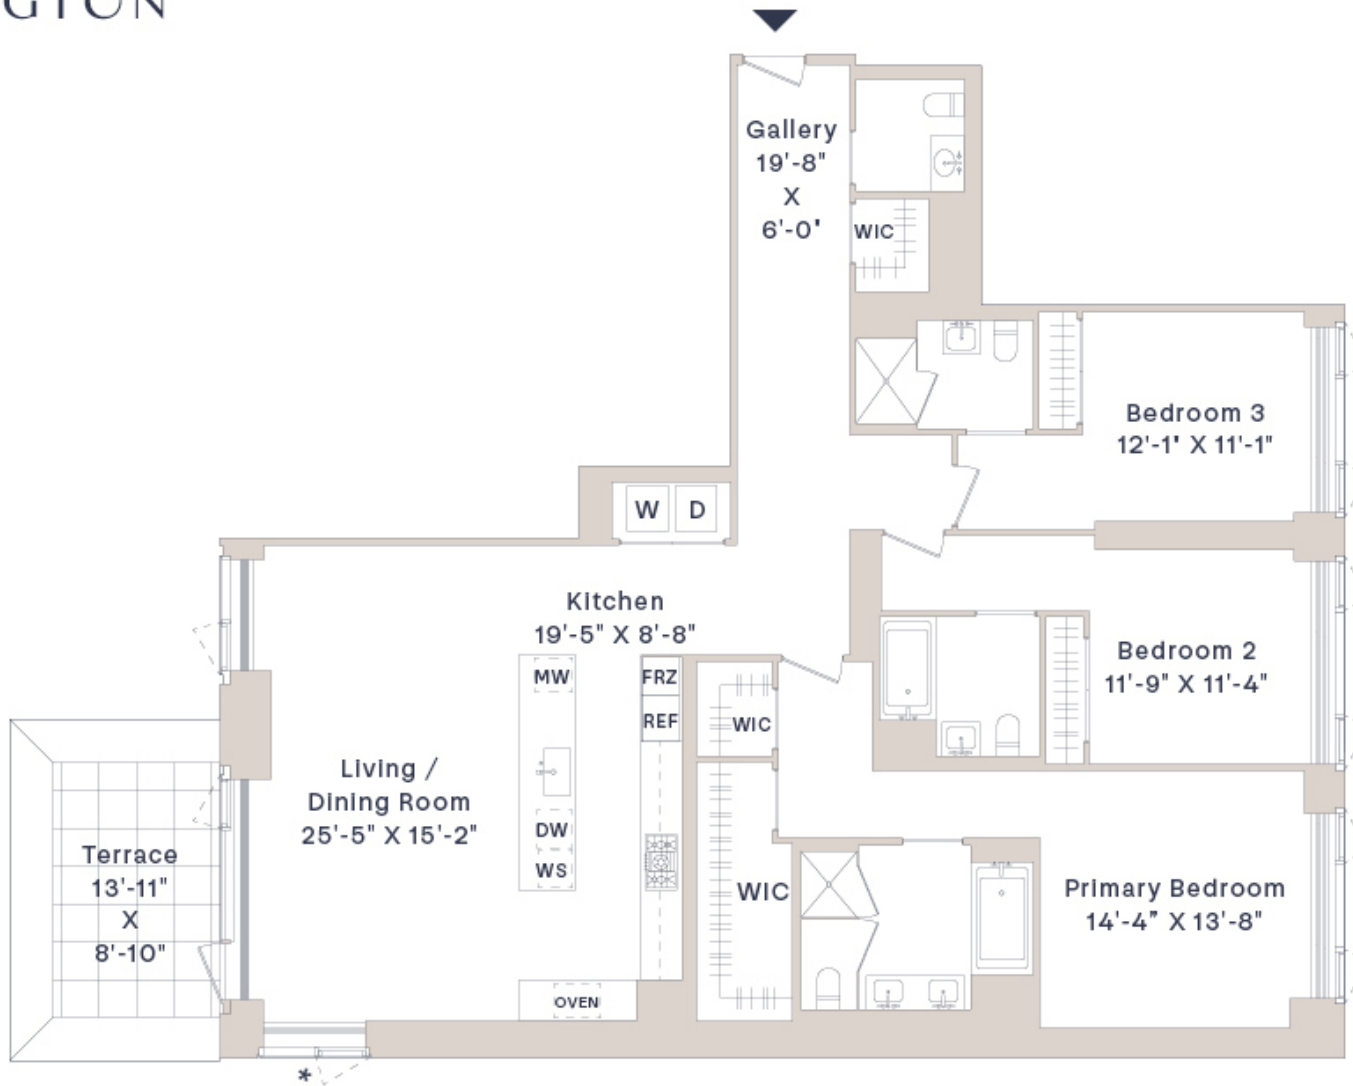

3 Bedrooms
3.5 Baths
Terrace
Int: 2,249 SF | 208.9 SQ M
Ext: 196 SF | 18.2 SQ M

*Lot Line Windows