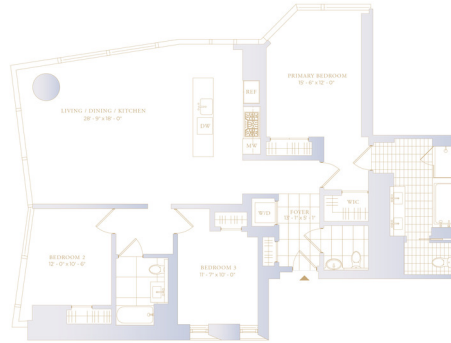

RESIDENCE 14-27A

3 Bedrooms
2 Bathrooms
Powder Room
1,721 Sq Ft