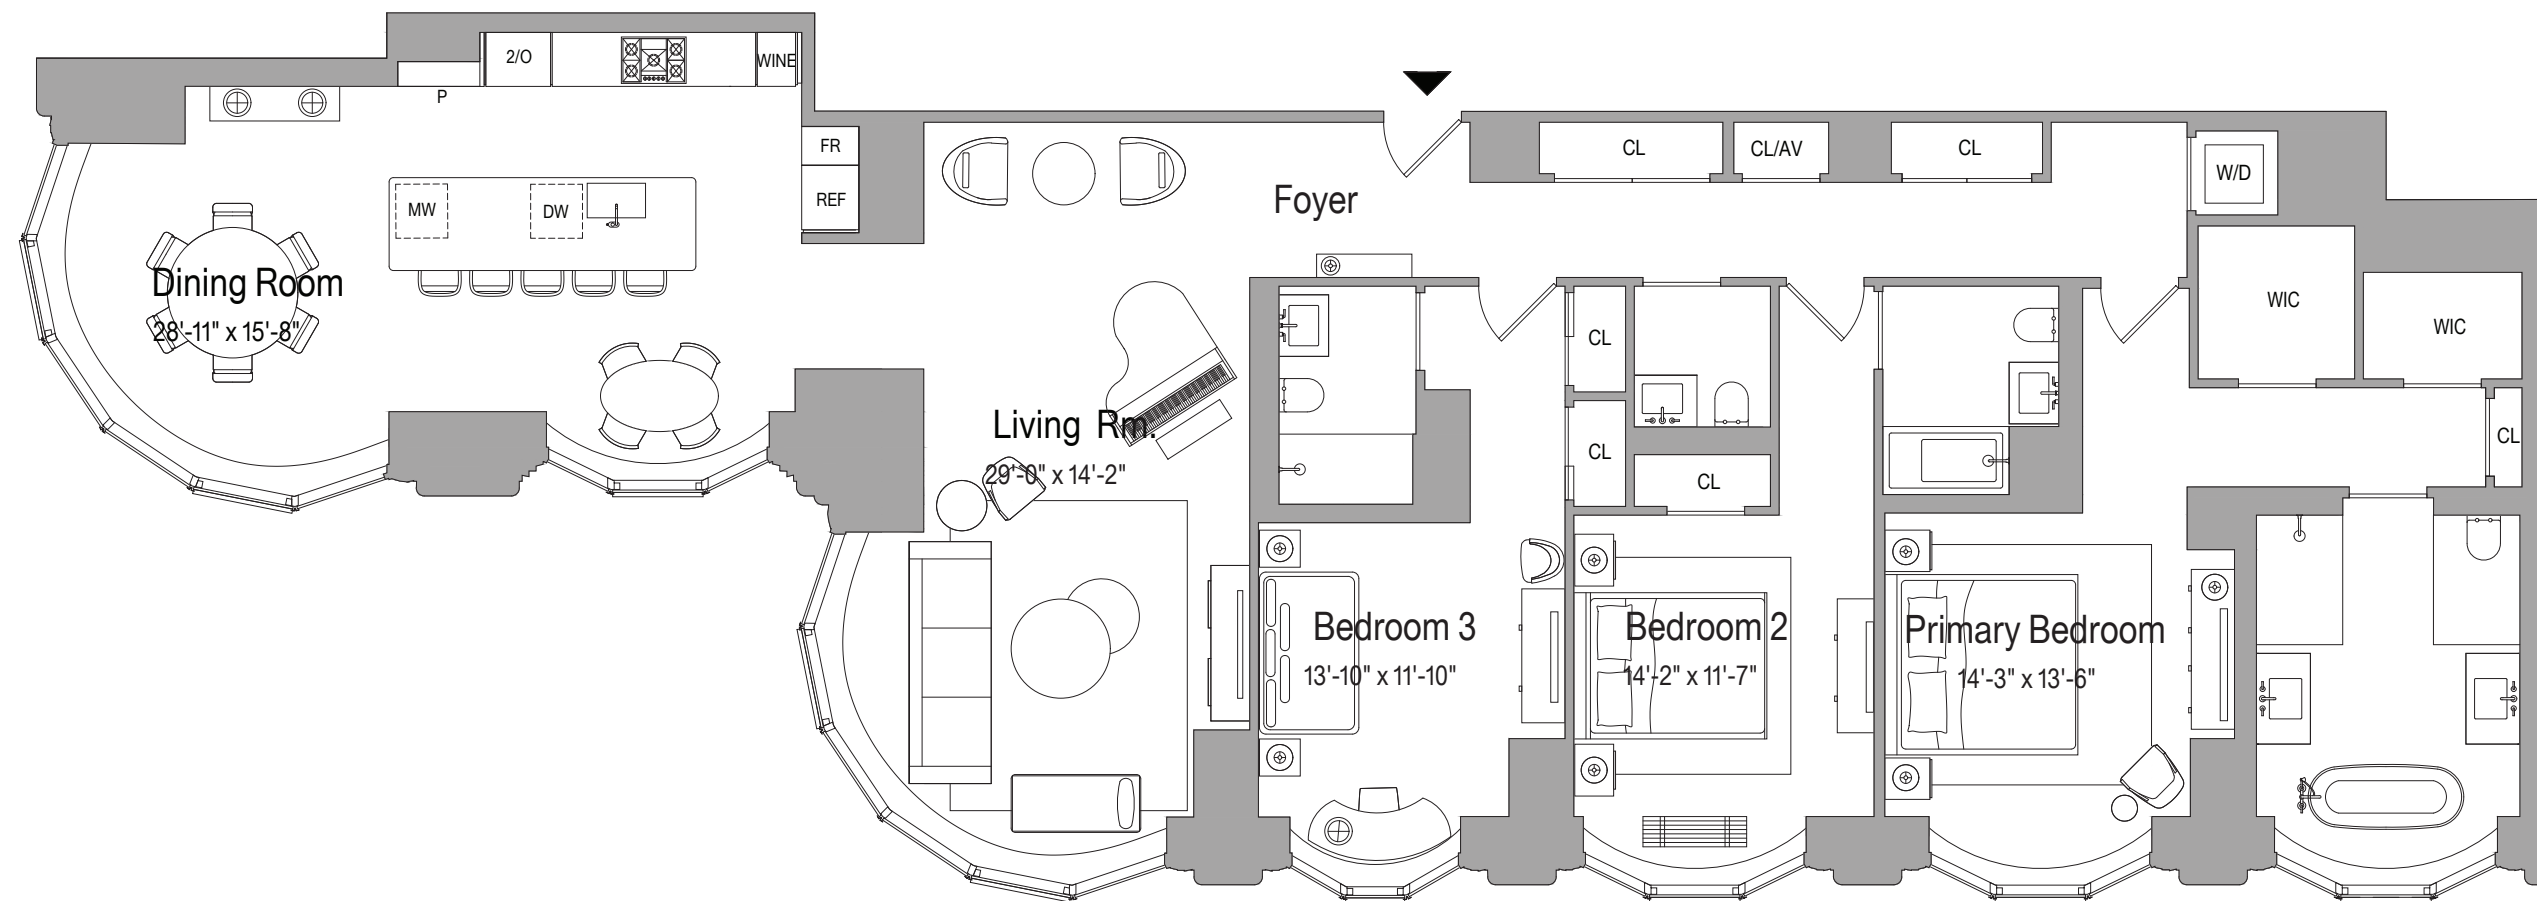

Residence 10

910

- 3 Bedrooms
- 3.5 Bathrooms
- 2,456 Square Feet | 228 Square Meters
- South & West Exposures

Location Diagram

Key Plan