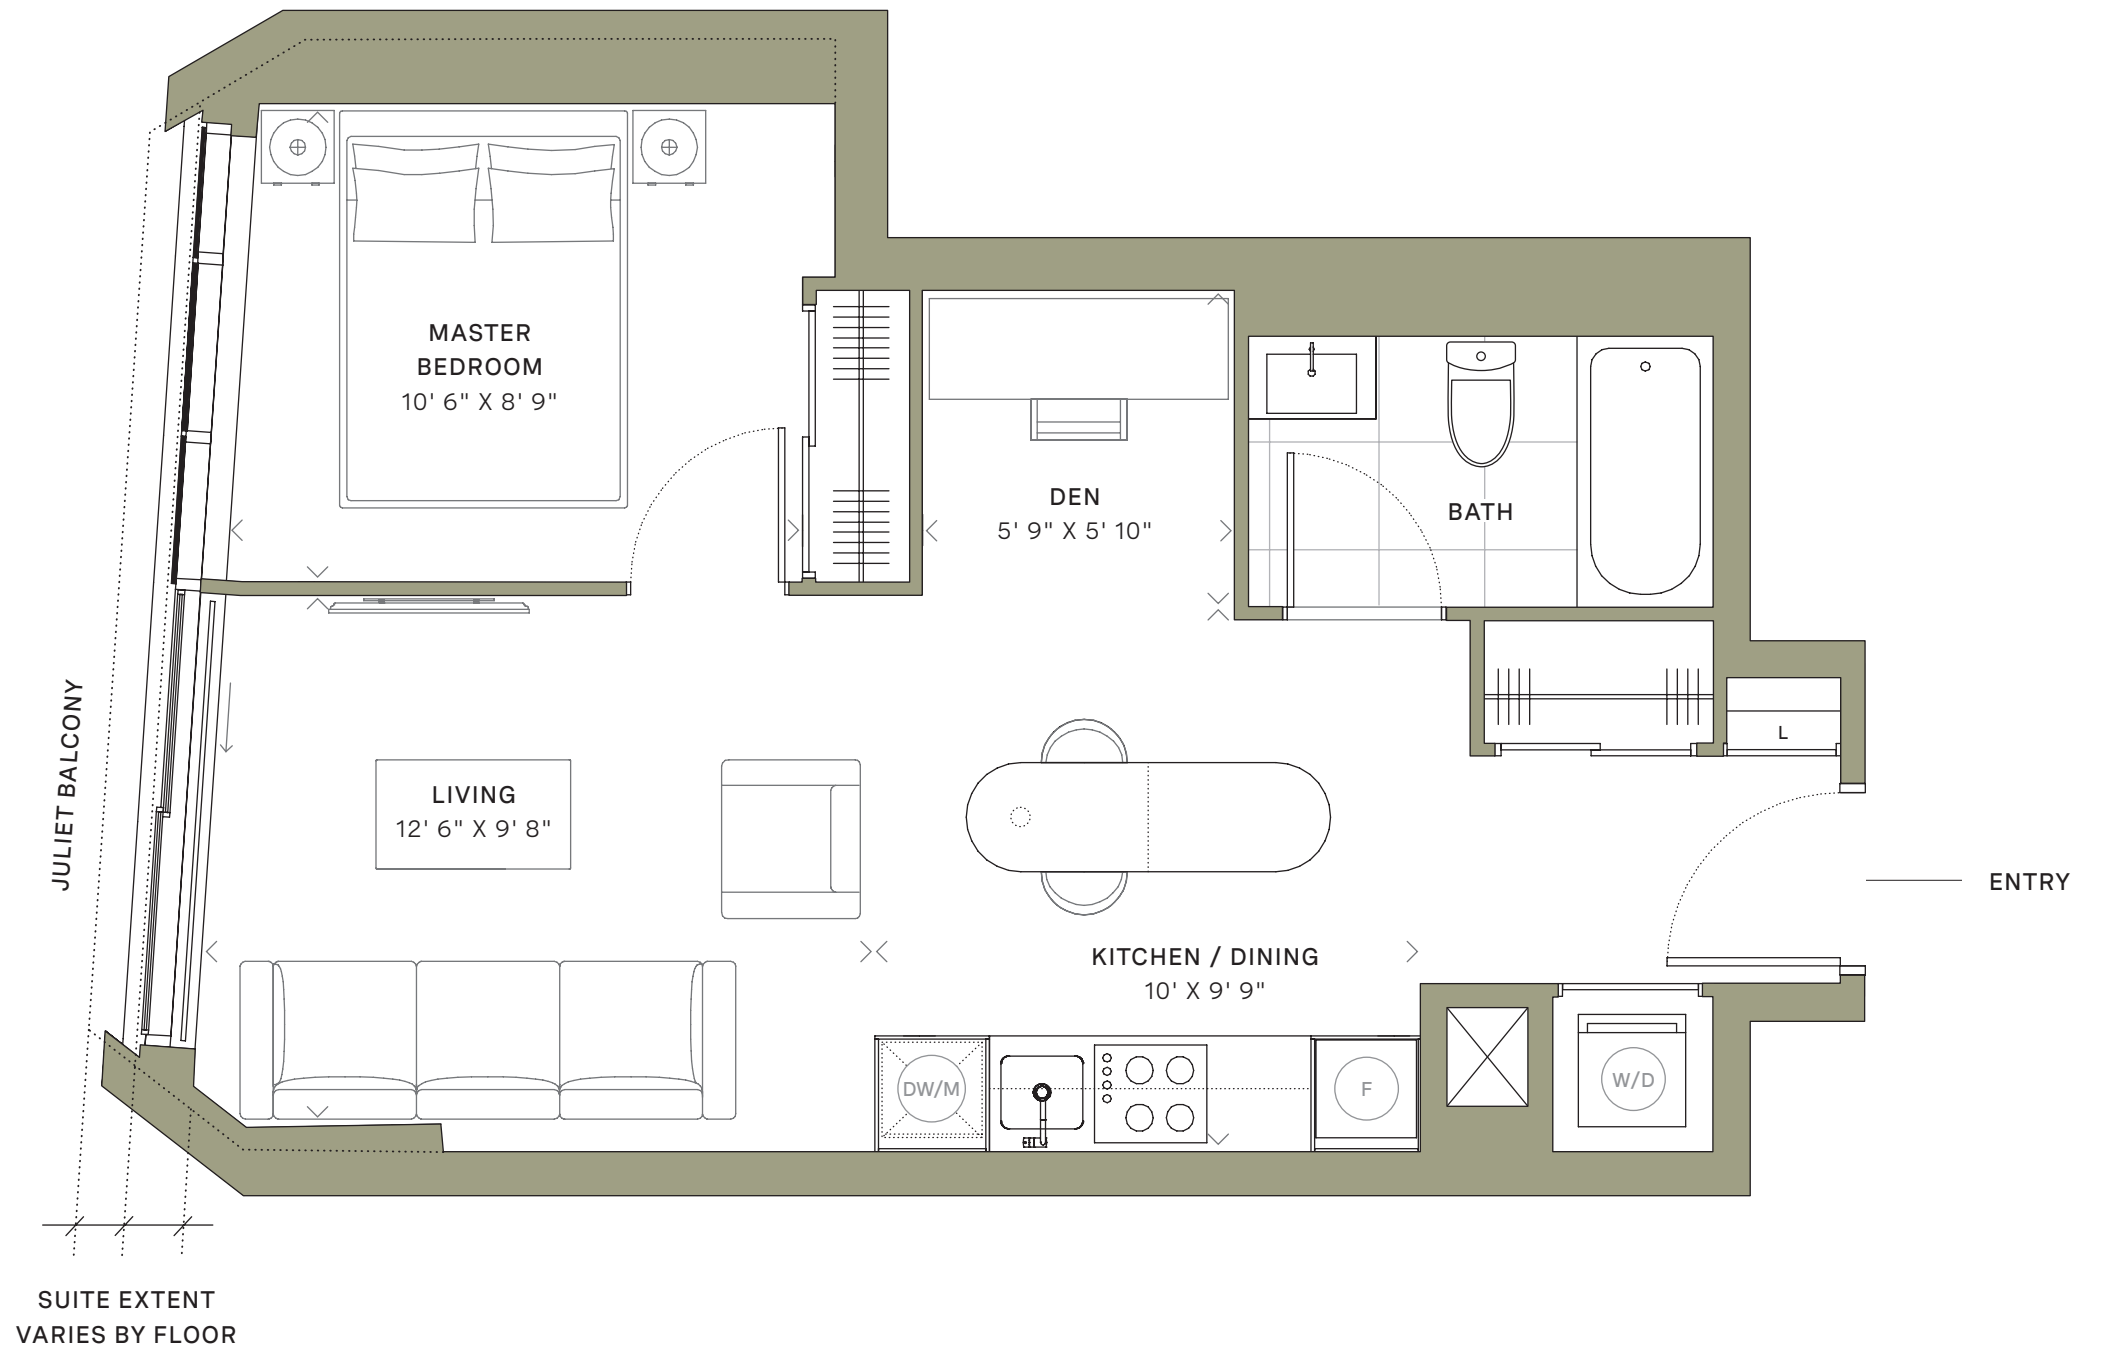

# C-1D

1 Bedroom, 1 Bathroom, and Den

Juliet Balcony

Total 583 - 614 sq. ft.

Dimensions, specifications, layouts, and materials are approximate only and are subject to change without notice. Tile and flooring patterns may vary. Window size and location may vary. Actual usable floor space may vary from stated floor areas. Ceiling heights may vary and may not be uniform and could be affected. Bulkheads required for mechanical purposes such as kitchen and washroom exhausts and heating and cooling ducts have not been indicated. E. & O. E.