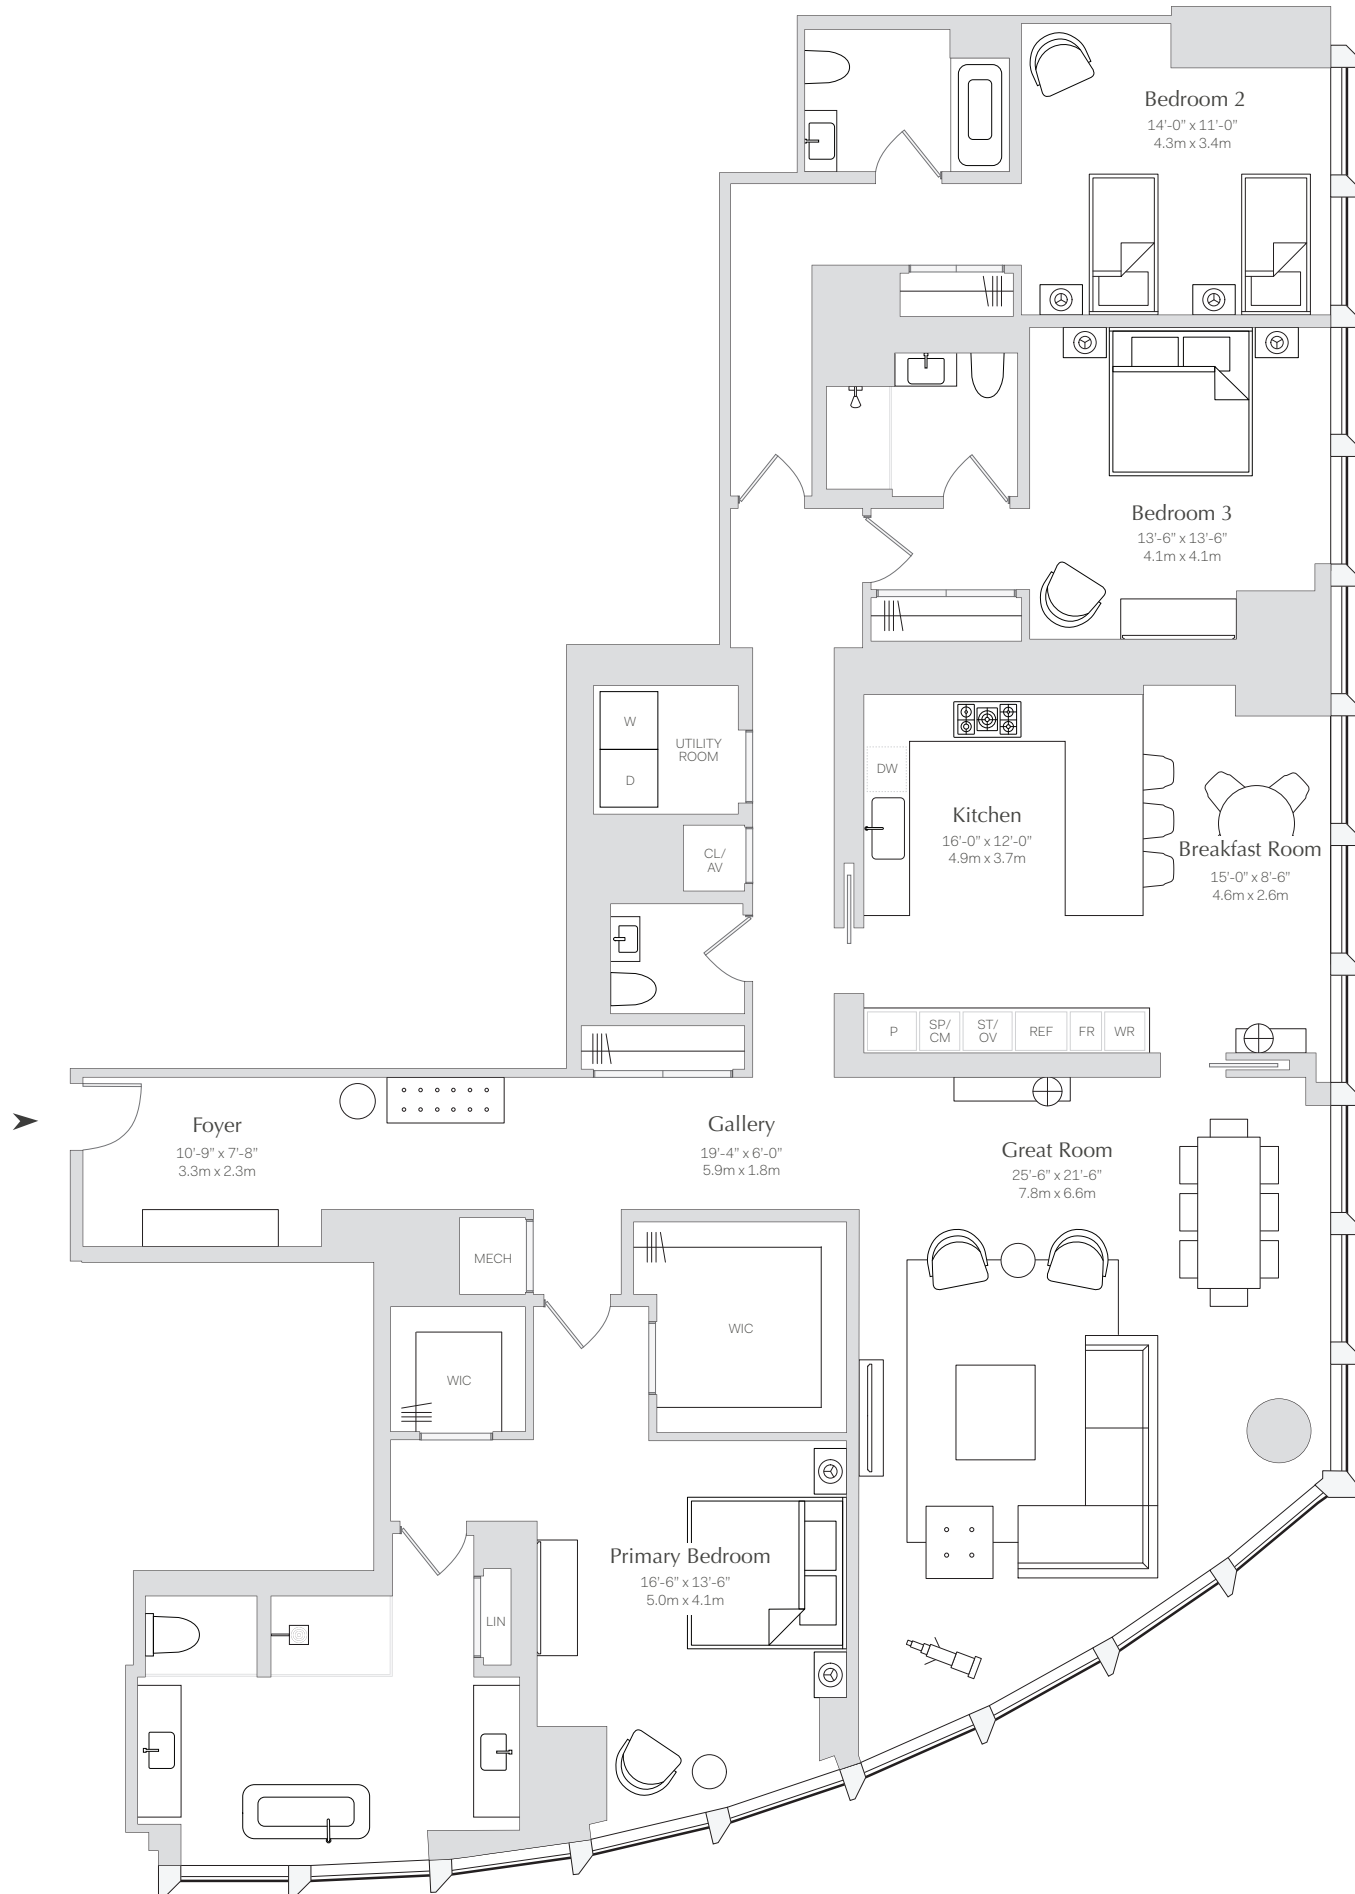

3 | 5
H | Y

Residence 04

Floors 64 - 72

3 Bedrooms / 3 Bathrooms / Powder Room
Interior: 3,099 Square Feet / 287 Square Meters
South & East Exposures